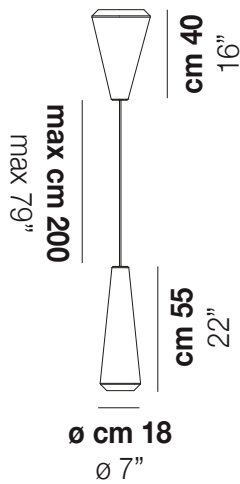

WITHWHITE SP 26 P

TECHNICAL DATA:

CERTIFICATIONS:

LIGHT SOURCES

2x77W 220-240 V E27
50/60 Hz

VOLUME Mc 0,2
GROSS WEIGHT Kg 8,5
NET WEIGHT Kg 5

[download](#)

SHADE FINISHING

BCST

FRAME FINISHING

BC

OTHER VERSION AVAILABLE

Click on the version to go to the web version of the product

WITHW SP G	WITHW SP M	WITHW SP P	WITHW SP X	WITHW SP 18 G	WITHW SP 18 M	WITHW SP 18 P
WITHW SP 18 X	WITHW SP 26 G	WITHW SP 26 M	WITHW SP 26 X	WITHW SP 36 G	WITHW SP 36 M	WITHW SP 36 P
WITHW SP 36 X	WITHW SP 46 G	WITHW SP 46 M	WITHW SP 46 P	WITHW SP 46 X		