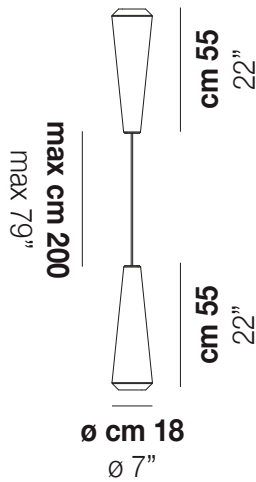

WITHWHITE SP 18 P

TECHNICAL DATA:

CERTIFICATIONS:

LIGHT SOURCES

2x77W 220-240 V
50/60 Hz E27

VOLUME Mc 0,13
GROSS WEIGHT Kg 9
NET WEIGHT Kg 6

[download](#)

SHADE FINISHING

BCST

FRAME FINISHING

BC

OTHER VERSION AVAILABLE

Click on the version to go to the web version of the product

 WITHW SP G	 WITHW SP M	 WITHW SP P	 WITHW SP X	 WITHW SP 18 G	 WITHW SP 18 M	 WITHW SP 18 X
 WITHW SP 26 G	 WITHW SP 26 M	 WITHW SP 26 P	 WITHW SP 26 X	 WITHW SP 36 G	 WITHW SP 36 M	 WITHW SP 36 P
 WITHW SP 36 X	 WITHW SP 46 G	 WITHW SP 46 M	 WITHW SP 46 P	 WITHW SP 46 X		