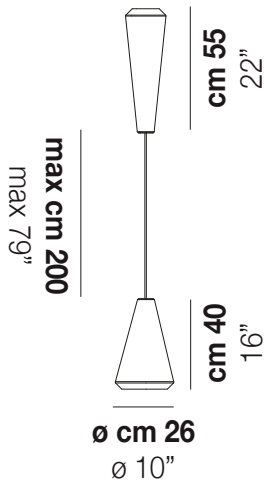

## WITHWHITE SP 18 M

### TECHNICAL DATA:

### LIGHT SOURCES

2x77W 220-240 V  
50/60 Hz E27

VOLUME Mc 0,24  
GROSS WEIGHT Kg 12  
NET WEIGHT Kg 5,5

[download](#)

### OTHER VERSION AVAILABLE

Click on the version to go to the web version of the product

WITHW SP G	WITHW SP M	WITHW SP P	WITHW SP X	WITHW SP 18 G	WITHW SP 18 P	WITHW SP 18 X
WITHW SP 26 G	WITHW SP 26 M	WITHW SP 26 P	WITHW SP 26 X	WITHW SP 36 G	WITHW SP 36 M	WITHW SP 36 P
WITHW SP 36 X	WITHW SP 46 G	WITHW SP 46 M	WITHW SP 46 P	WITHW SP 46 X		