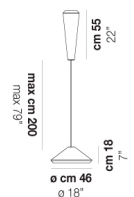

WITHWHITE SP X

TECHNICAL DATA:

CERTIFICATIONS:

LIGHT SOURCES

1x77W 220-240 V
50/60 Hz E27

VOLUME Mc 0,11
GROSS WEIGHT Kg 6,5
NET WEIGHT Kg 4

download

SHADE FINISHING

WITHW SP 18 G

WITHW SP 18 M

WITHW SP 18 P

WITHW SP 18 X

WITHW SP 26 G

WITHW SP 26 M

WITHW SP 26 P

WITHW SP 26 X