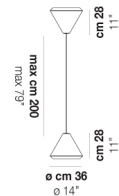

WITHWHITE SP X

TECHNICAL DATA:

CERTIFICATIONS:

LIGHT SOURCES

1x77W 220-240 V
50/60 Hz E27

VOLUME Mc 0,11
GROSS WEIGHT Kg 6,5
NET WEIGHT Kg 4

download

SHADE FINISHING

WITHW SP 18 G

WITHW SP 18 M

WITHW SP 18 P

WITHW SP 18 X

WITHW SP 26 G

WITHW SP 26 M

WITHW SP 26 P

WITHW SP 26 X