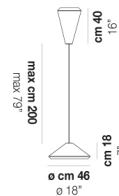

WITHWHITE SP X

TECHNICAL DATA:

CERTIFICATIONS:

LIGHT SOURCES

1x77W 220-240 V
50/60 Hz E27

VOLUME Mc 0,11
GROSS WEIGHT Kg 6,5
NET WEIGHT Kg 4

download

SHADE FINISHING

WITHW SP 18 G

WITHW SP 18 M

WITHW SP 18 P

WITHW SP 18 X

WITHW SP 26 G

WITHW SP 26 M

WITHW SP 26 P

WITHW SP 26 X

WITHW SP 36 G

WITHW SP 36 M

WITHW SP 36 P

WITHW SP 36 X

WITHW SP 46 G

WITHW SP 46 M

WITHW SP 46 P

WITHW SP 46 X