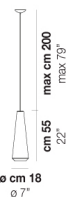

WITHWHITE SP X

TECHNICAL DATA:

CERTIFICATIONS:

LIGHT SOURCES

1x77W 220-240 V
50/60 Hz E27

VOLUME Mc 0,11
GROSS WEIGHT Kg 6,5
NET WEIGHT Kg 4

download

SHADE FINISHING

BCST

FRAME FINISHING

BC

OTHER VERSION AVAILABLE

Click on the version to go to the web version of the product

WITHW SP G

WITHW SP M

WITHW SP P

WITHW SP 18 G

WITHW SP 18 M

WITHW SP 18 P

WITHW SP 18 X

WITHW SP 26 G

WITHW SP 26 M

WITHW SP 26 P

WITHW SP 26 X