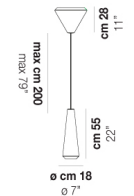

WITHW SP 36 P