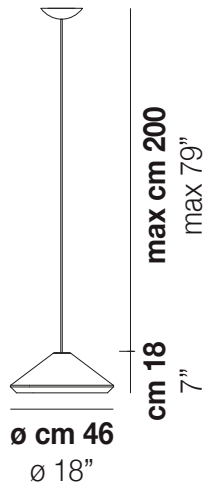

WITHWHITE SP X

TECHNICAL DATA:

CERTIFICATIONS:

LIGHT SOURCES

1x77W 220-240 V
50/60 Hz E27

VOLUME Mc 0,11
GROSS WEIGHT Kg 6,5
NET WEIGHT Kg 4

download

SHADE FINISHING

WITHW SP 18 G

WITHW SP 18 M

WITHW SP 18 P

WITHW SP 18 X

WITHW SP 26 G

WITHW SP 26 M

WITHW SP 26 P

WITHW SP 26 X

WITHW SP 36 G

WITHW SP 36 M

WITHW SP 36 P

WITHW SP 36 X

WITHW SP 46 G

WITHW SP 46 M

WITHW SP 46 P

WITHW SP 46 X