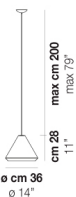

WITHWHITE SP X

TECHNICAL DATA:

CERTIFICATIONS:

LIGHT SOURCES

1x77W 220-240 V
50/60 Hz E27

VOLUME Mc 0,11
GROSS WEIGHT Kg 6,5
NET WEIGHT Kg 4

download

SHADE FINISHING

BCST

FRAME FINISHING

BC

OTHER VERSION AVAILABLE

Click on the version to go to the web version of the product

WITHW SP G

WITHW SP M

WITHW SP P

WITHW SP 18 G

WITHW SP 18 M

WITHW SP 18 P

WITHW SP 18 X

WITHW SP 26 G

WITHW SP 26 M

WITHW SP 26 P

WITHW SP 26 X