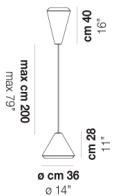

WITHWHITE SP X

TECHNICAL DATA:

CERTIFICATIONS:

LIGHT SOURCES

1x77W 220-240 V
50/60 Hz E27

VOLUME Mc 0,11
GROSS WEIGHT Kg 6,5
NET WEIGHT Kg 4

download

SHADE FINISHING

WITHW SP 18 G

WITHW SP 18 M

WITHW SP 18 P

WITHW SP 18 X

WITHW SP 26 G

WITHW SP 26 M

WITHW SP 26 P

WITHW SP 26 X

WITHW SP 36 G

WITHW SP 36 M

WITHW SP 36 P

WITHW SP 36 X

WITHW SP 46 G

WITHW SP 46 M

WITHW SP 46 P

WITHW SP 46 X