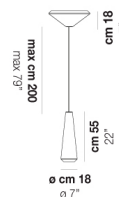

WITHWHITE SP X

TECHNICAL DATA:

CERTIFICATIONS:

LIGHT SOURCES

1x77W 220-240 V
50/60 Hz E27

VOLUME Mc 0,11
GROSS WEIGHT Kg 6,5
NET WEIGHT Kg 4

download

SHADE FINISHING

WITHW SP 18 G

WITHW SP 18 M

WITHW SP 18 P

WITHW SP 18 X

WITHW SP 26 G

WITHW SP 26 M

WITHW SP 26 P

WITHW SP 26 X

WITHW SP 36 G

WITHW SP 36 M

WITHW SP 36 P

WITHW SP 36 X

WITHW SP 46 G

WITHW SP 46 M

WITHW SP 46 P

WITHW SP 46 X