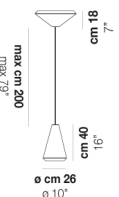

WITHWHITE SP X

TECHNICAL DATA:

CERTIFICATIONS:

LIGHT SOURCES

1x77W 220-240 V
50/60 Hz E27

VOLUME Mc 0,11
GROSS WEIGHT Kg 6,5
NET WEIGHT Kg 4

download

SHADE FINISHING

WITHW SP 18 G

WITHW SP 18 M

WITHW SP 18 P

WITHW SP 18 X

WITHW SP 26 G

WITHW SP 26 M

WITHW SP 26 P

WITHW SP 26 X

WITHW SP 36 G

WITHW SP 36 M

WITHW SP 36 P

WITHW SP 36 X

WITHW SP 46 G

WITHW SP 46 M

WITHW SP 46 P

WITHW SP 46 X