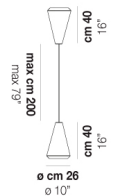

WITHWHITE SP X

TECHNICAL DATA:

CERTIFICATIONS:

LIGHT SOURCES

1x77W 220-240 V
50/60 Hz E27

VOLUME Mc 0,11
GROSS WEIGHT Kg 6,5
NET WEIGHT Kg 4

download

SHADE FINISHING

WITHW SP 18 G

WITHW SP 18 M

WITHW SP 18 P

WITHW SP 18 X

WITHW SP 26 G

WITHW SP 26 M

WITHW SP 26 P

WITHW SP 26 X

WITHW SP 36 G

WITHW SP 36 M

WITHW SP 36 P

WITHW SP 36 X

WITHW SP 46 G

WITHW SP 46 M

WITHW SP 46 P

WITHW SP 46 X