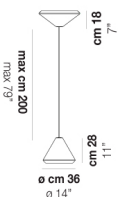

WITHWHITE SP X

TECHNICAL DATA:

CERTIFICATIONS:

LIGHT SOURCES

1x77W 220-240 V
50/60 Hz E27

VOLUME Mc 0,11
GROSS WEIGHT Kg 6,5
NET WEIGHT Kg 4

download

SHADE FINISHING

WITHW SP 18 G

WITHW SP 18 M

WITHW SP 18 P

WITHW SP 18 X

WITHW SP 26 G

WITHW SP 26 M

WITHW SP 26 P

WITHW SP 26 X

WITHW SP 36 G

WITHW SP 36 M

WITHW SP 36 P

WITHW SP 36 X

WITHW SP 46 G

WITHW SP 46 M

WITHW SP 46 P

WITHW SP 46 X