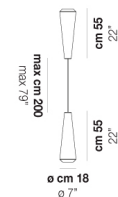

WITHWHITE SP X

TECHNICAL DATA:

CERTIFICATIONS:

LIGHT SOURCES

1x77W 220-240 V
50/60 Hz E27

VOLUME Mc 0,11
GROSS WEIGHT Kg 6,5
NET WEIGHT Kg 4

download

SHADE FINISHING

WITHW SP 18 G

WITHW SP 18 M

WITHW SP 18 P

WITHW SP 18 X

WITHW SP 26 G

WITHW SP 26 M

WITHW SP 26 P

WITHW SP 26 X