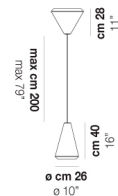

WITHW SP 36 M