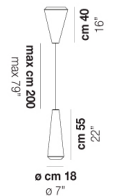

WITHWHITE SP X

TECHNICAL DATA:

CERTIFICATIONS:

LIGHT SOURCES

1x77W 220-240 V
50/60 Hz E27

VOLUME Mc 0,11
GROSS WEIGHT Kg 6,5
NET WEIGHT Kg 4

download

SHADE FINISHING

WITHW SP 18 G

WITHW SP 18 M

WITHW SP 18 P

WITHW SP 18 X

WITHW SP 26 G

WITHW SP 26 M

WITHW SP 26 P

WITHW SP 26 X