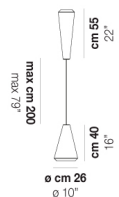

WITHWHITE SP X

TECHNICAL DATA:

CERTIFICATIONS:

LIGHT SOURCES

1x77W 220-240 V
50/60 Hz E27

VOLUME Mc 0,11
GROSS WEIGHT Kg 6,5
NET WEIGHT Kg 4

download

SHADE FINISHING

WITHW SP 18 G

WITHW SP 18 M

WITHW SP 18 P

WITHW SP 18 X

WITHW SP 26 G

WITHW SP 26 M

WITHW SP 26 P

WITHW SP 26 X