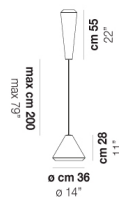

WITHWHITE SP X

TECHNICAL DATA:

CERTIFICATIONS:

LIGHT SOURCES

1x77W 220-240 V
50/60 Hz E27

VOLUME Mc 0,11
GROSS WEIGHT Kg 6,5
NET WEIGHT Kg 4

download

SHADE FINISHING

WITHW SP 18 G

WITHW SP 18 M

WITHW SP 18 P

WITHW SP 18 X

WITHW SP 26 G

WITHW SP 26 M

WITHW SP 26 P

WITHW SP 26 X