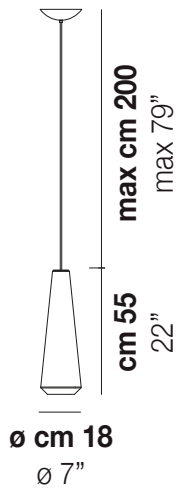

WITHWHITE SP P

TECHNICAL DATA:

CERTIFICATIONS:

LIGHT SOURCES

1x77W 220-240 V
50/60 Hz E27

VOLUME Mc 0,1
GROSS WEIGHT Kg 6
NET WEIGHT Kg 4

[download](#)

SHADE FINISHING

BCST

FRAME FINISHING

BC

OTHER VERSION AVAILABLE

Click on the version to go to the web version of the product

| | | | | | | |
|---------------|---------------|---------------|---------------|---------------|---------------|---------------|
| | | | | | | |
| WITHW SP G | WITHW SP M | WITHW SP X | WITHW SP 18 G | WITHW SP 18 M | WITHW SP 18 P | WITHW SP 18 X |
| | | | | | | |
| WITHW SP 26 G | WITHW SP 26 M | WITHW SP 26 P | WITHW SP 26 X | WITHW SP 36 G | WITHW SP 36 M | WITHW SP 36 P |
| | | | | | | |
| WITHW SP 36 X | WITHW SP 46 G | WITHW SP 46 M | WITHW SP 46 P | WITHW SP 46 X | | |