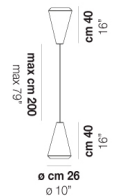

WITHWHITE SP M

TECHNICAL DATA:

CERTIFICATIONS:

LIGHT SOURCES

1x77W 220-240 V
50/60 Hz E27

VOLUME Mc 0,08
GROSS WEIGHT Kg 6
NET WEIGHT Kg 4

download

SHADE FINISHING

WITHW SP 18 G

WITHW SP 18 M

WITHW SP 18 P

WITHW SP 18 X

WITHW SP 26 G

WITHW SP 26 M

WITHW SP 26 P

WITHW SP 26 X

WITHW SP 36 G

WITHW SP 36 M

WITHW SP 36 P

WITHW SP 36 X

WITHW SP 46 G

WITHW SP 46 M

WITHW SP 46 P

WITHW SP 46 X