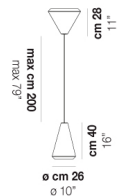

WITHW SP 36 M