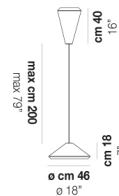

WITHWHITE SP M

TECHNICAL DATA:

CERTIFICATIONS:

LIGHT SOURCES

1x77W 220-240 V
50/60 Hz E27

VOLUME Mc 0,08
GROSS WEIGHT Kg 6
NET WEIGHT Kg 4

download

SHADE FINISHING

WITHW SP 18 G

WITHW SP 18 M

WITHW SP 18 P

WITHW SP 18 X

WITHW SP 26 G

WITHW SP 26 M

WITHW SP 26 P

WITHW SP 26 X

WITHW SP 36 G

WITHW SP 36 M

WITHW SP 36 P

WITHW SP 36 X

WITHW SP 46 G

WITHW SP 46 M

WITHW SP 46 P

WITHW SP 46 X