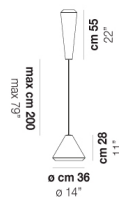

WITHWHITE SP M

TECHNICAL DATA:

CERTIFICATIONS:

LIGHT SOURCES

1x77W 220-240 V
50/60 Hz E27

VOLUME Mc 0,08
GROSS WEIGHT Kg 6
NET WEIGHT Kg 4

download

SHADE FINISHING

WITHW SP 18 G

WITHW SP 18 M

WITHW SP 18 P

WITHW SP 18 X

WITHW SP 26 G

WITHW SP 26 M

WITHW SP 26 P

WITHW SP 26 X