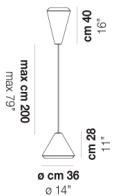

WITHWHITE SP M

TECHNICAL DATA:

CERTIFICATIONS:

LIGHT SOURCES

1x77W 220-240 V
50/60 Hz E27

VOLUME Mc 0,08
GROSS WEIGHT Kg 6
NET WEIGHT Kg 4

download

SHADE FINISHING

WITHW SP 18 G

WITHW SP 18 M

WITHW SP 18 P

WITHW SP 18 X

WITHW SP 26 G

WITHW SP 26 M

WITHW SP 26 P

WITHW SP 26 X

WITHW SP 36 G

WITHW SP 36 M

WITHW SP 36 P

WITHW SP 36 X

WITHW SP 46 G

WITHW SP 46 M

WITHW SP 46 P

WITHW SP 46 X