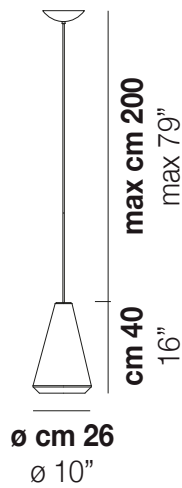

WITHWHITE SP M

TECHNICAL DATA:

CERTIFICATIONS:

LIGHT SOURCES

1x77W 220-240 V
50/60 Hz E27

VOLUME Mc 0,08
GROSS WEIGHT Kg 6
NET WEIGHT Kg 4

download

SHADE FINISHING

WITHW SP 18 G

WITHW SP 18 M

WITHW SP 18 P

WITHW SP 18 X

WITHW SP 26 G

WITHW SP 26 M

WITHW SP 26 P

WITHW SP 26 X

WITHW SP 36 G

WITHW SP 36 M

WITHW SP 36 P

WITHW SP 36 X

WITHW SP 46 G

WITHW SP 46 M

WITHW SP 46 P

WITHW SP 46 X