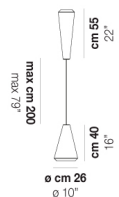

WITHWHITE SP M

TECHNICAL DATA:

CERTIFICATIONS:

LIGHT SOURCES

1x77W 220-240 V
50/60 Hz E27

VOLUME Mc 0,08
GROSS WEIGHT Kg 6
NET WEIGHT Kg 4

download

SHADE FINISHING

WITHW SP 18 G

WITHW SP 18 M

WITHW SP 18 P

WITHW SP 18 X

WITHW SP 26 G

WITHW SP 26 M

WITHW SP 26 P

WITHW SP 26 X