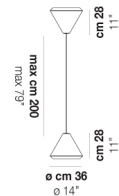

WITHWHITE SP M

TECHNICAL DATA:

CERTIFICATIONS:

LIGHT SOURCES

1x77W 220-240 V
50/60 Hz E27

VOLUME Mc 0,08
GROSS WEIGHT Kg 6
NET WEIGHT Kg 4

download

SHADE FINISHING

WITHW SP 18 G

WITHW SP 18 M

WITHW SP 18 P

WITHW SP 18 X

WITHW SP 26 G

WITHW SP 26 M

WITHW SP 26 P

WITHW SP 26 X