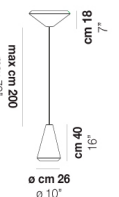

WITHWHITE SP M

TECHNICAL DATA:

CERTIFICATIONS:

LIGHT SOURCES

1x77W 220-240 V
50/60 Hz E27

VOLUME Mc 0,08
GROSS WEIGHT Kg 6
NET WEIGHT Kg 4

download

SHADE FINISHING

WITHW SP 18 G

WITHW SP 18 M

WITHW SP 18 P

WITHW SP 18 X

WITHW SP 26 G

WITHW SP 26 M

WITHW SP 26 P

WITHW SP 26 X

WITHW SP 36 G

WITHW SP 36 M

WITHW SP 36 P

WITHW SP 36 X

WITHW SP 46 G

WITHW SP 46 M

WITHW SP 46 P

WITHW SP 46 X