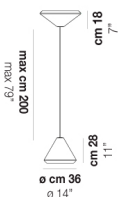

WITHWHITE SP M

TECHNICAL DATA:

CERTIFICATIONS:

LIGHT SOURCES

1x77W 220-240 V
50/60 Hz E27

VOLUME Mc 0,08
GROSS WEIGHT Kg 6
NET WEIGHT Kg 4

download

SHADE FINISHING

WITHW SP 18 G

WITHW SP 18 M

WITHW SP 18 P

WITHW SP 18 X

WITHW SP 26 G

WITHW SP 26 M

WITHW SP 26 P

WITHW SP 26 X

WITHW SP 36 G

WITHW SP 36 M

WITHW SP 36 P

WITHW SP 36 X

WITHW SP 46 G

WITHW SP 46 M

WITHW SP 46 P

WITHW SP 46 X