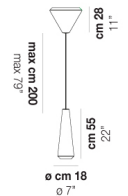

WITHW SP 36 P