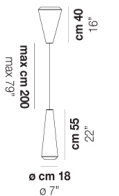

WITHWHITE SP M

TECHNICAL DATA:

CERTIFICATIONS:

LIGHT SOURCES

1x77W 220-240 V
50/60 Hz E27

VOLUME Mc 0,08
GROSS WEIGHT Kg 6
NET WEIGHT Kg 4

download

SHADE FINISHING

WITHW SP 18 G

WITHW SP 18 M

WITHW SP 18 P

WITHW SP 18 X

WITHW SP 26 G

WITHW SP 26 M

WITHW SP 26 P

WITHW SP 26 X