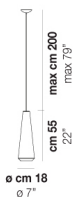

WITHWHITE SP M

TECHNICAL DATA:

CERTIFICATIONS:

LIGHT SOURCES

1x77W 220-240 V
50/60 Hz E27

VOLUME Mc 0,08
GROSS WEIGHT Kg 6
NET WEIGHT Kg 4

download

SHADE FINISHING

BCST

FRAME FINISHING

BC

OTHER VERSION AVAILABLE

Click on the version to go to the web version of the product

WITHW SP G

WITHW SP P

WITHW SP X

WITHW SP 18 G

WITHW SP 18 M

WITHW SP 18 P

WITHW SP 18 X

WITHW SP 26 G

WITHW SP 26 M

WITHW SP 26 P

WITHW SP 26 X