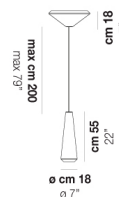

WITHWHITE SP M

TECHNICAL DATA:

CERTIFICATIONS:

LIGHT SOURCES

1x77W 220-240 V
50/60 Hz E27

VOLUME Mc 0,08
GROSS WEIGHT Kg 6
NET WEIGHT Kg 4

download

SHADE FINISHING

WITHW SP 18 G

WITHW SP 18 M

WITHW SP 18 P

WITHW SP 18 X

WITHW SP 26 G

WITHW SP 26 M

WITHW SP 26 P

WITHW SP 26 X

WITHW SP 36 G

WITHW SP 36 M

WITHW SP 36 P

WITHW SP 36 X

WITHW SP 46 G

WITHW SP 46 M

WITHW SP 46 P

WITHW SP 46 X