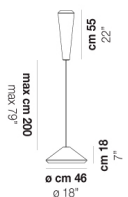

WITHWHITE SP M

TECHNICAL DATA:

CERTIFICATIONS:

LIGHT SOURCES

1x77W 220-240 V
50/60 Hz E27

VOLUME Mc 0,08
GROSS WEIGHT Kg 6
NET WEIGHT Kg 4

download

SHADE FINISHING

WITHW SP 18 G

WITHW SP 18 M

WITHW SP 18 P

WITHW SP 18 X

WITHW SP 26 G

WITHW SP 26 M

WITHW SP 26 P

WITHW SP 26 X