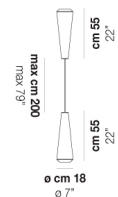

WITHWHITE SP M

TECHNICAL DATA:

CERTIFICATIONS:

LIGHT SOURCES

1x77W 220-240 V
50/60 Hz E27

VOLUME Mc 0,08
GROSS WEIGHT Kg 6
NET WEIGHT Kg 4

download

SHADE FINISHING

WITHW SP 18 G

WITHW SP 18 M

WITHW SP 18 P

WITHW SP 18 X

WITHW SP 26 G

WITHW SP 26 M

WITHW SP 26 P

WITHW SP 26 X