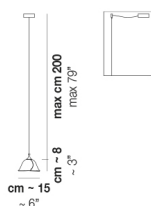

OTHER VERSION AVAILABLE

Click on the version to go to the web version of the product