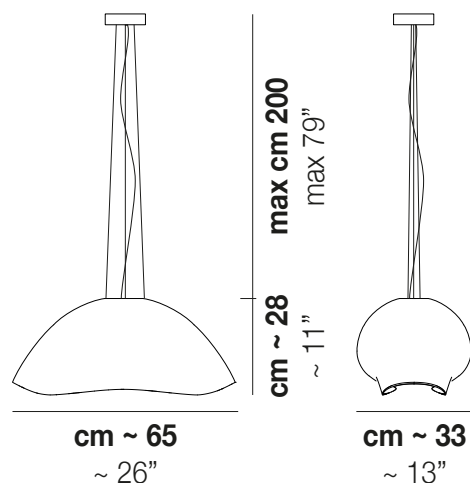

NINFEA SP G

TECHNICAL DATA:

CERTIFICATIONS:

LIGHT SOURCES

1x77W 220-240 V E27
 50/60 Hz

VOLUME Mc 0,22
 GROSS WEIGHT Kg 13
 NET WEIGHT Kg 9

download

SHADE FINISHING