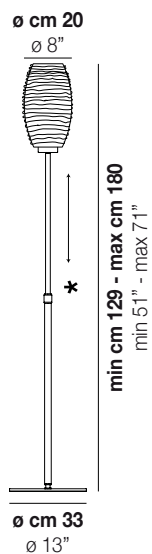

DAMASCO PT G

TECHNICAL DATA:

CERTIFICATIONS:

LIGHT SOURCES

1x77W 220-240 V E27
 50/60 Hz

VOLUME Mc 0,17
 GROSS WEIGHT Kg 17
 NET WEIGHT Kg 13

download

SHADE FINISHING