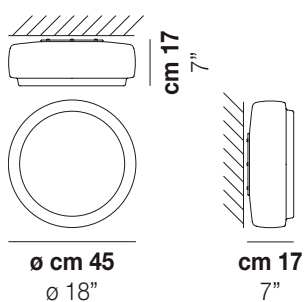

BOT PL 45

TECHNICAL DATA:

CERTIFICATIONS:

LIGHT SOURCES

Light Source	Power	Voltage	Frequency	Beam Angle	Notes
2x77W	220-240 V	50/60 Hz		E27	
LED 2700K DIM2	1x19 W	39 V			Led 2700 K 19 W 39 V 2850 lm DIM2 Phase Cut
LED 2700K DIM3	1x19 W	39 V			Led 2700 K 19 W 39 V 2850 lm DIM3 0-10V, Push

VOLUME Mc 0,11

GROSS WEIGHT Kg 13

NET WEIGHT Kg 10,5

[download](#)

SHADE FINISHING

BCCR

FRAME FINISHING

BC