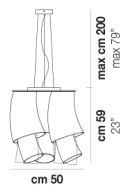

ASSIBA SP 2

TECHNICAL DATA:

CERTIFICATIONS:

LIGHT SOURCES

1x77W 220-240 V E27
50/60 Hz

VOLUME Mc 0,21
GROSS WEIGHT Kg 14
NET WEIGHT Kg 8

download

SHADE FINISHING

BCBT

CRBT

MC2

MC3

FRAME FINISHING

CR

OTHER VERSION AVAILABLE

Click on the version to go to the web version of the product

ASSIB SP G

ASSIB SP 6