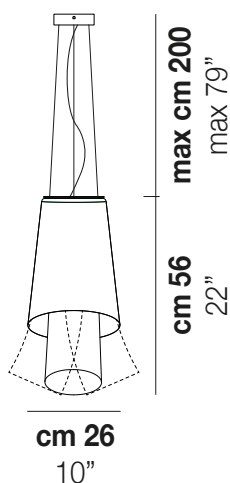

ASSIBA SP 2

TECHNICAL DATA:

CERTIFICATIONS:

LIGHT SOURCES

1x77W 220-240 V E27
50/60 Hz

VOLUME Mc 0,21
 GROSS WEIGHT Kg 14
 NET WEIGHT Kg 8

download

SHADE FINISHING