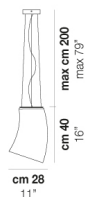

ASSIBA SP 2

TECHNICAL DATA:

CERTIFICATIONS:

LIGHT SOURCES

1x77W 220-240 V E27
50/60 Hz

VOLUME Mc 0,21
 GROSS WEIGHT Kg 14
 NET WEIGHT Kg 8

download

SHADE FINISHING

BCBT

CRBT

MC2

MC3

FRAME FINISHING

CR

OTHER VERSION AVAILABLE

Click on the version to go to the web version of the product