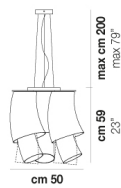

ASSIBA SP G

TECHNICAL DATA:

CERTIFICATIONS:

LIGHT SOURCES

1x77W 220-240 V E27
50/60 Hz

VOLUME Mc 0,16
GROSS WEIGHT Kg 11
NET WEIGHT Kg 7,5

[download](#)

SHADE FINISHING

BCBT

CRBT

FRAME FINISHING

CR

OTHER VERSION AVAILABLE

Click on the version to go to the web version of the product

ASSIB SP 2

ASSIB SP 6