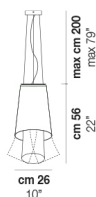

OTHER VERSION AVAILABLE

Click on the version to go to the web version of the product

ASSIB SP 2