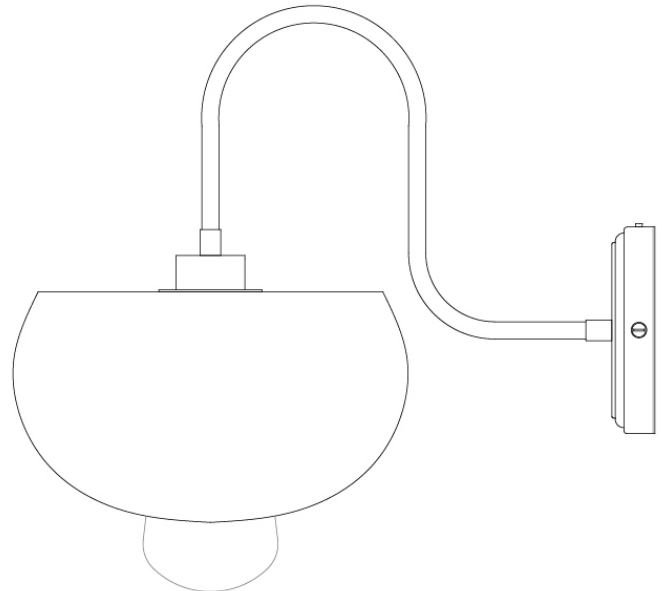

HALI Bathroom Light

MLBWL062ANTBRS

Antique Brass

MATERIAL Brass | Aluminium | Glass

HEIGHT 32cm | 12.6"

WIDTH | DIAMETER 28cm | 11.02"

LENGTH | PROJECTION 36cm | 14.17"

WEIGHT 1.42kg | 3.13lb

FIXING BRACKET MLWB09 | Antique Brass

www.mullanlighting.com

Product Notes:

1) Lamps not included with light fixture. 2) All products are individually hand crafted, therefore may differ slightly within manufacturing tolerances. 3) Please refer to: <http://www.mullanlighting.com/terms> for full list of Terms & Conditions. 4) Cable/Chain can be shortened during installation. 5) Longer Cable/Chain available on request. 6) Additional colour finishes available on request. 7.) Dimensions do not include lamps. 8.) Products wired to UL standards will operate at 110/120v with the appropriate lampholders.

MATERIAL	Brass Aluminium Glass
HEIGHT	32cm 12.6"
WIDTH DIAMETER	28cm 11.02"
LENGTH PROJECTION	36cm 14.17"
WEIGHT	1.42kg 3.13lb
LAMPHOLDER	E27
MAX WATTAGE	6.5W
VOLTAGE	220/240v
IP RATING	IP65
CLASS PROTECTION	2
SHADE	GLWP01
FLEX BAR CHAIN LENGT	n/a
CABLE TYPE	