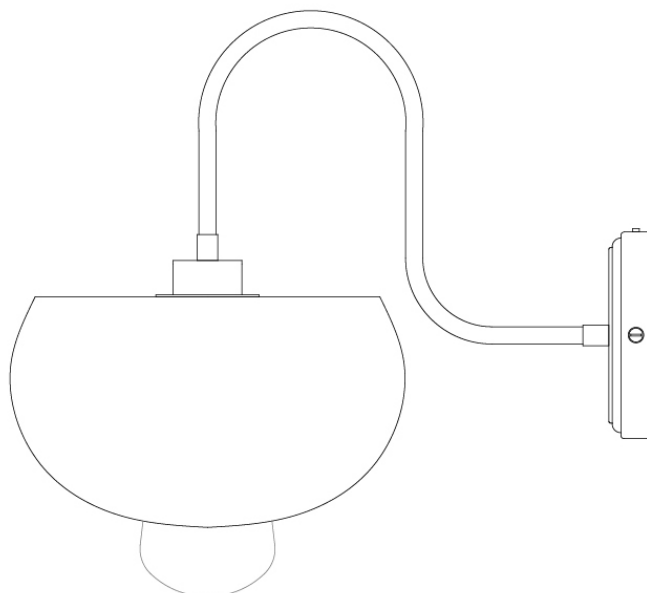

FIXING BRACKET MLWB09 | Antique Silver

Product Notes:

1) Lamps not included with light fixture. 2) All products are individually hand crafted, therefore may differ slightly within manufacturing tolerances. 3) Please refer to: <http://www.mullanlighting.com/terms> for full list of Terms & Conditions. 4) Cable/Chain can be shortened during installation. 5) Longer Cable/Chain available on request. 6) Additional colour finishes available on request. 7.) Dimensions do not include lamps. 8.) Products wired to UL standards will operate at 110/120v with the appropriate lampholders.

MATERIAL	Brass Aluminium Glass
HEIGHT	32cm 12.6"
WIDTH DIAMETER	28cm 11.02"
LENGTH PROJECTION	36cm 14.17"
WEIGHT	1.42kg 3.13lb
LAMPHOLDER	E27
MAX WATTAGE	6.5W
VOLTAGE	220/240v
IP RATING	IP65
CLASS PROTECTION	2
SHADE	GLWP01
FLEX BAR CHAIN LENGT	n/a
CABLE TYPE	

FIXING BRACKET MLWB09 | Natural Brass

Product Notes:

1) Lamps not included with light fixture. 2) All products are individually hand crafted, therefore may differ slightly within manufacturing tolerances. 3) Please refer to: <http://www.mullanlighting.com/terms> for full list of Terms & Conditions. 4) Cable/Chain can be shortened during installation. 5) Longer Cable/Chain available on request. 6) Additional colour finishes available on request. 7.) Dimensions do not include lamps. 8.) Products wired to UL standards will operate at 110/120v with the appropriate lampholders.