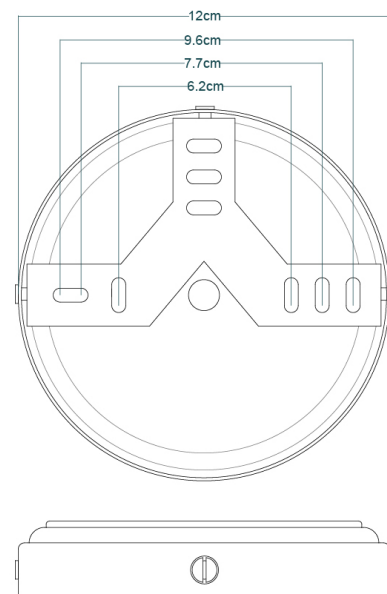

Product Notes:

1) Lamps not included with light fixture. 2) All products are individually hand crafted, therefore may differ slightly within manufacturing tolerances. 3) Please refer to: <http://www.mullanlighting.com/terms> for full list of Terms & Conditions. 4) Cable/Chain can be shortened during installation. 5) Longer Cable/Chain available on request. 6) Additional colour finishes available on request. 7.) Dimensions do not include lamps. 8.) Products wired to UL standards will operate at 110/120v with the appropriate lampholders.