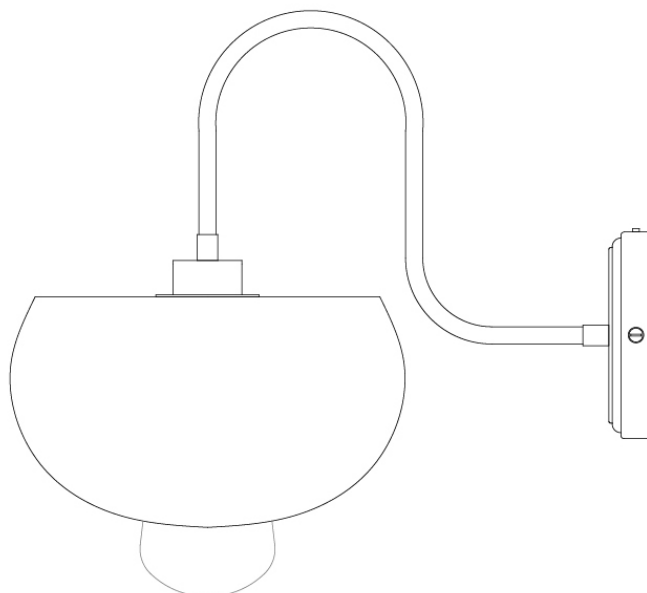

FIXING BRACKET MLWB09 | White

www.mullanlighting.com

Product Notes:

1) Lamps not included with light fixture. 2) All products are individually hand crafted, therefore may differ slightly within manufacturing tolerances. 3) Please refer to: <http://www.mullanlighting.com/terms> for full list of Terms & Conditions. 4) Cable/Chain can be shortened during installation. 5) Longer Cable/Chain available on request. 6) Additional colour finishes available on request. 7.) Dimensions do not include lamps. 8.) Products wired to UL standards will operate at 110/120v with the appropriate lampholders.

MATERIAL	Brass Aluminium Glass
HEIGHT	32cm 12.6"
WIDTH DIAMETER	28cm 11.02"
LENGTH PROJECTION	36cm 14.17"
WEIGHT	1.42kg 3.13lb
LAMPHOLDER	E27
MAX WATTAGE	6.5W
VOLTAGE	220/240v
IP RATING	IP65
CLASS PROTECTION	2
SHADE	GLWP01
FLEX BAR CHAIN LENGT	n/a
CABLE TYPE	

FIXING BRACKET MLWB09 | Polished Brass

MATERIAL	Brass Aluminium Glass
HEIGHT	32cm 12.6"
WIDTH DIAMETER	28cm 11.02"
LENGTH PROJECTION	36cm 14.17"
WEIGHT	1.42kg 3.13lb
LAMPHOLDER	E27
MAX WATTAGE	6.5W
VOLTAGE	220/240v
IP RATING	IP65
CLASS PROTECTION	2
SHADE	GLWP01
FLEX BAR CHAIN LENGT	n/a
CABLE TYPE	