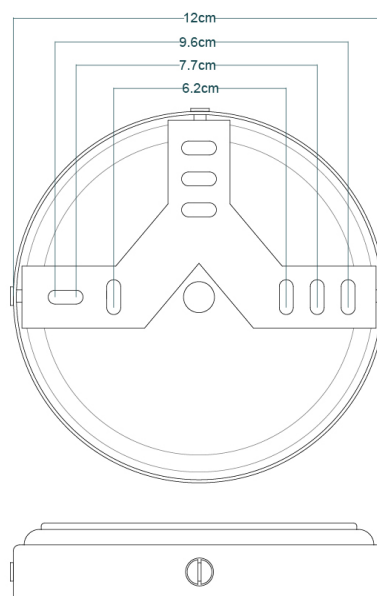

Product Notes:

1) Lamps not included with light fixture. 2) All products are individually hand crafted, therefore may differ slightly within manufacturing tolerances. 3) Please refer to: <http://www.mullanlighting.com/terms> for full list of Terms & Conditions. 4) Cable/Chain can be shortened during installation. 5) Longer Cable/Chain available on request. 6) Additional colour finishes available on request. 7.) Dimensions do not include lamps. 8.) Products wired to UL standards will operate at 110/120v with the appropriate lampholders.