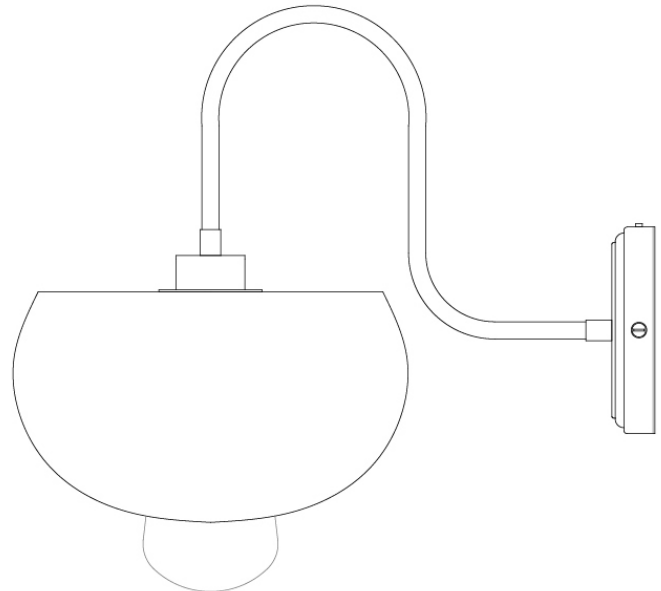

MATERIAL	Brass Aluminium Glass
HEIGHT	32cm 12.6"
WIDTH DIAMETER	28cm 11.02"
LENGTH PROJECTION	36cm 14.17"
WEIGHT	1.42kg 3.13lb
LAMPHOLDER	E27
MAX WATTAGE	6.5W
VOLTAGE	220/240v
IP RATING	IP65
CLASS PROTECTION	2
SHADE	GLWP01
FLEX BAR CHAIN LENGT	n/a
CABLE TYPE	

FIXING BRACKET MLWB09 | Natural Brass

Product Notes:

1) Lamps not included with light fixture. 2) All products are individually hand crafted, therefore may differ slightly within manufacturing tolerances. 3) Please refer to: <http://www.mullanlighting.com/terms> for full list of Terms & Conditions. 4) Cable/Chain can be shortened during installation. 5) Longer Cable/Chain available on request. 6) Additional colour finishes available on request. 7.) Dimensions do not include lamps. 8.) Products wired to UL standards will operate at 110/120v with the appropriate lampholders.

FIXING BRACKET MLWB09 | Matt Black

HALI Bathroom Light

MLBWL062PCWTE

White

MATERIAL	Brass Aluminium Glass
HEIGHT	32cm 12.6"
WIDTH DIAMETER	28cm 11.02"
LENGTH PROJECTION	36cm 14.17"
WEIGHT	1.42kg 3.13lb
LAMPHOLDER	E27
MAX WATTAGE	6.5W
VOLTAGE	220/240v
IP RATING	IP65
CLASS PROTECTION	2
SHADE	GLWP01
FLEX BAR CHAIN LENGT	n/a
CABLE TYPE	