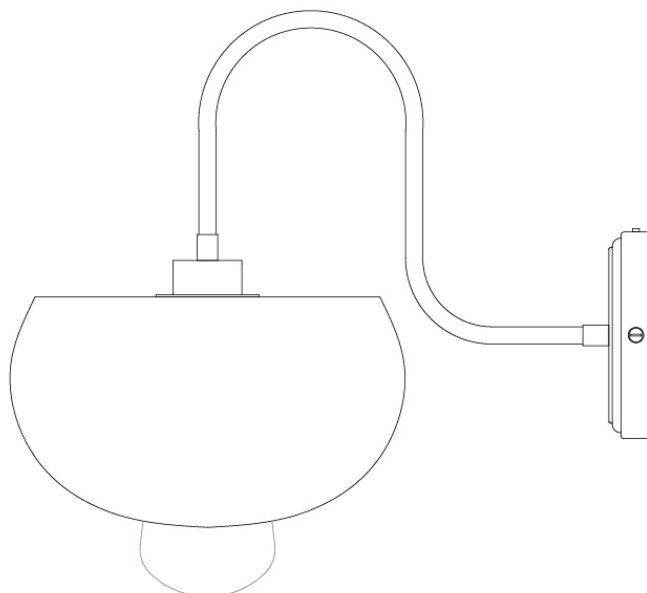

MATERIAL	Brass Aluminium Glass
HEIGHT	32cm 12.6"
WIDTH DIAMETER	28cm 11.02"
LENGTH PROJECTION	36cm 14.17"
WEIGHT	1.42kg 3.13lb
LAMPHOLDER	E27
MAX WATTAGE	6.5W
VOLTAGE	220/240v
IP RATING	IP65
CLASS PROTECTION	2
SHADE	GLWP01
FLEX BAR CHAIN LENGT	n/a
CABLE TYPE	

FIXING BRACKET MLWB09 | Antique Silver

Product Notes:

1) Lamps not included with light fixture. 2) All products are individually hand crafted, therefore may differ slightly within manufacturing tolerances. 3) Please refer to: <http://www.mullanlighting.com/terms> for full list of Terms & Conditions. 4) Cable/Chain can be shortened during installation. 5) Longer Cable/Chain available on request. 6) Additional colour finishes available on request. 7.) Dimensions do not include lamps. 8.) Products wired to UL standards will operate at 110/120v with the appropriate lampholders.