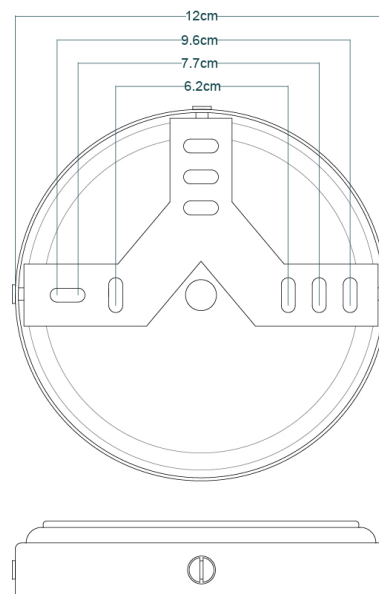

MATERIAL	Brass | Aluminium | Glass
HEIGHT	32cm | 12.6"
WIDTH | DIAMETER	28cm | 11.02"
LENGTH | PROJECTION	36cm | 14.17"
WEIGHT	1.42kg | 3.13lb
LAMPHOLDER	E27
MAX WATTAGE	6.5W
VOLTAGE	220/240v
IP RATING	IP65
CLASS PROTECTION	2
SHADE	GLWP01
FLEX | BAR | CHAIN LENGT	n/a
CABLE TYPE	

FIXING BRACKET MLWB09 | Matt Black