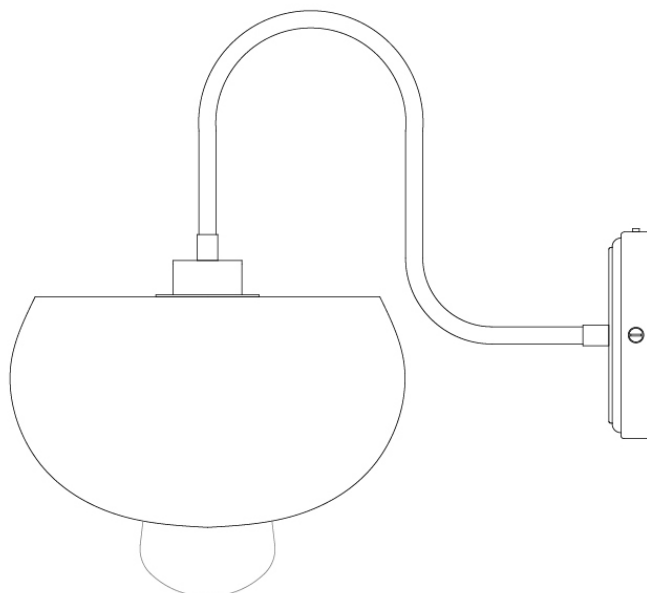

HALI Bathroom Light

MLBWL062ANTBRS

Antique Brass

MATERIAL Brass | Aluminium | Glass

HEIGHT 32cm | 12.6"

WIDTH | DIAMETER 28cm | 11.02"

LENGTH | PROJECTION 36cm | 14.17"

WEIGHT 1.42kg | 3.13lb

LAMPHOLDER E27

MAX WATTAGE 6.5W

VOLTAGE 220/240v

IP RATING IP65

CLASS PROTECTION 2

SHADE GLWP01

FLEX | BAR | CHAIN LENGT n/a

CABLE TYPE

MATERIAL	Brass Aluminium Glass
HEIGHT	32cm 12.6"
WIDTH DIAMETER	28cm 11.02"
LENGTH PROJECTION	36cm 14.17"
WEIGHT	1.42kg 3.13lb
LAMPHOLDER	E27
MAX WATTAGE	6.5W
VOLTAGE	220/240v
IP RATING	IP65
CLASS PROTECTION	2
SHADE	GLWP01
FLEX BAR CHAIN LENGT	n/a
CABLE TYPE	