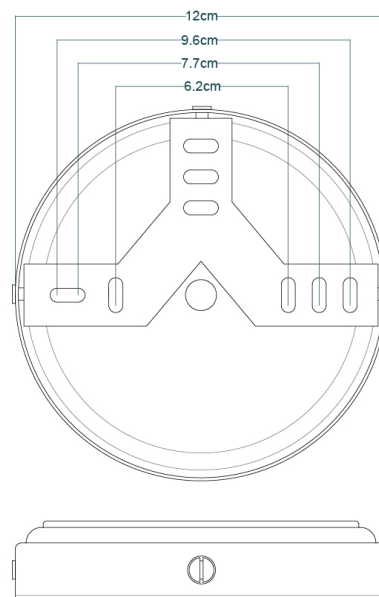

MATERIAL Brass | Aluminium | Glass

HEIGHT 32cm | 12.6"

WIDTH | DIAMETER 28cm | 11.02"

LENGTH | PROJECTION 36cm | 14.17"

WEIGHT 1.42kg | 3.13lb

LAMPHOLDER E27

MAX WATTAGE 6.5W

VOLTAGE 220/240v

IP RATING IP65

CLASS PROTECTION 2

SHADE GLWP01

FLEX | BAR | CHAIN LENGT n/a

CABLE TYPE

FIXING BRACKET MLWB09 | Antique Brass