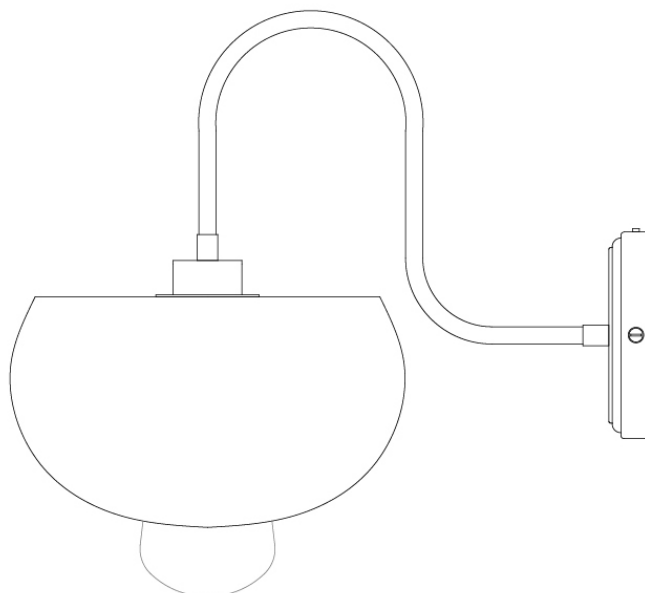

FIXING BRACKET MLWB09 | White

www.mullanlighting.com

Product Notes:

1) Lamps not included with light fixture. 2) All products are individually hand crafted, therefore may differ slightly within manufacturing tolerances. 3) Please refer to: <http://www.mullanlighting.com/terms> for full list of Terms & Conditions. 4) Cable/Chain can be shortened during installation. 5) Longer Cable/Chain available on request. 6) Additional colour finishes available on request. 7.) Dimensions do not include lamps. 8.) Products wired to UL standards will operate at 110/120v with the appropriate lampholders.

MATERIAL	Brass Aluminium Glass
HEIGHT	32cm 12.6"
WIDTH DIAMETER	28cm 11.02"
LENGTH PROJECTION	36cm 14.17"
WEIGHT	1.42kg 3.13lb
LAMPHOLDER	E27
MAX WATTAGE	6.5W
VOLTAGE	220/240v
IP RATING	IP65
CLASS PROTECTION	2
SHADE	GLWP01
FLEX BAR CHAIN LENGT	n/a
CABLE TYPE	

FIXING BRACKET MLWB09 | Polished Brass

MATERIAL	Brass Aluminium Glass
HEIGHT	32cm 12.6"
WIDTH DIAMETER	28cm 11.02"
LENGTH PROJECTION	36cm 14.17"
WEIGHT	1.42kg 3.13lb
LAMPHOLDER	E27
MAX WATTAGE	6.5W
VOLTAGE	220/240v
IP RATING	IP65
CLASS PROTECTION	2
SHADE	GLWP01
FLEX BAR CHAIN LENGT	n/a
CABLE TYPE	