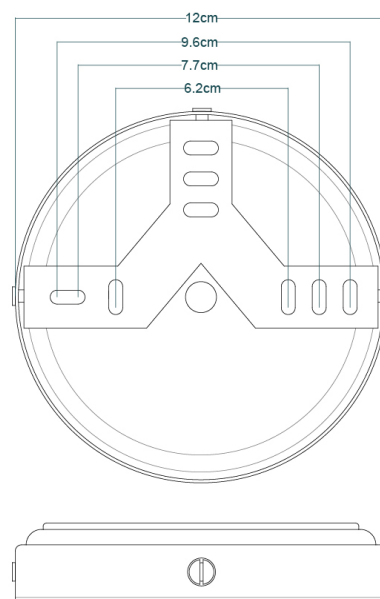

www.mullanlighting.com

Product Notes:

1) Lamps not included with light fixture. 2) All products are individually hand crafted, therefore may differ slightly within manufacturing tolerances. 3) Please refer to: <http://www.mullanlighting.com/terms> for full list of Terms & Conditions. 4) Cable/Chain can be shortened during installation. 5) Longer Cable/Chain available on request. 6) Additional colour finishes available on request. 7.) Dimensions do not include lamps. 8.) Products wired to UL standards will operate at 110/120v with the appropriate lampholders.