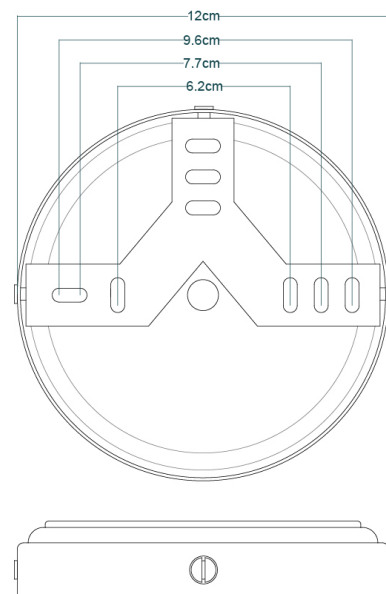

MATERIAL	Brass | Aluminium | Glass
HEIGHT	32.5cm | 12.8"
WIDTH | DIAMETER	30cm | 11.81"
LENGTH | PROJECTION	42cm | 16.54"
WEIGHT	1.46kg | 3.22lb
LAMPHOLDER	E27
MAX WATTAGE	6.5W
VOLTAGE	220/240v
IP RATING	IP65
CLASS PROTECTION	2
SHADE	GLWP01
FLEX | BAR | CHAIN LENGT	n/a
CABLE TYPE	

FIXING BRACKET MLWB09 | Polished Brass