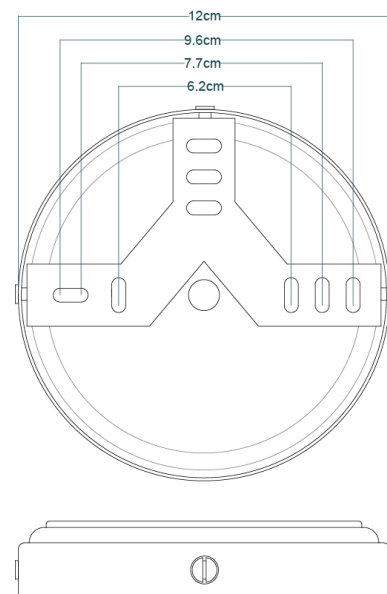

MATERIAL	Brass Aluminium Glass
HEIGHT	32.5cm 12.8"
WIDTH DIAMETER	30cm 11.81"
LENGTH PROJECTION	42cm 16.54"
WEIGHT	1.46kg 3.22lb
LAMPHOLDER	E27
MAX WATTAGE	6.5W
VOLTAGE	220/240v
IP RATING	IP65
CLASS PROTECTION	2
SHADE	GLWP01
FLEX BAR CHAIN LENGT	n/a
CABLE TYPE	

FIXING BRACKET MLWB09 | Natural Brass

TALISE Bathroom Light

MLBWL051PCMBK

Matt Black

MATERIAL	Brass Aluminium Glass
HEIGHT	32.5cm 12.8"
WIDTH DIAMETER	30cm 11.81"
LENGTH PROJECTION	42cm 16.54"
WEIGHT	1.46kg 3.22lb
LAMPHOLDER	E27
MAX WATTAGE	6.5W
VOLTAGE	220/240v
IP RATING	IP65
CLASS PROTECTION	2
SHADE	GLWP01
FLEX BAR CHAIN LENGT	n/a
CABLE TYPE	