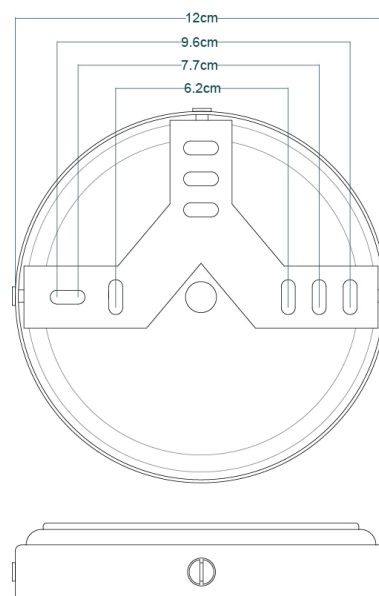

www.mullanlighting.com

Product Notes:
1) Lamps not included with light fixture. 2) All products are individually hand crafted, therefore may differ slightly within manufacturing tolerances. 3) Please refer to: <http://www.mullanlighting.com/terms> for full list of Terms & Conditions. 4) Cable/Chain can be shortened during installation. 5) Longer Cable/Chain available on request. 6) Additional colour finishes available on request. 7.) Dimensions do not include lamps. 8.) Products wired to UL standards will operate at 110/120v with the appropriate lampholders.