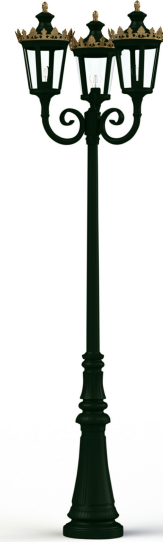

Louvre

catalogue 2020 p. 226

ref. 133019067

EAN. 3663660196901

Model 10

Technical data

Rated voltage	200 to 240 - 50/60Hz
Input voltage range	230 - 250 V AC
Class	1
IP	44
IK	-
Diffuser	one-piece clear glass
Source	E27
Energy class	A++ / E
SDCM	-
UGR	-
ULR	-
Fixing kit	Anchor bolts on request
With sensor	No
With IP55 socket	No

Louvre

catalogue 2020 p. 226

ref. 133019067

EAN. 3663660196901

Model 10

Materials and finishes

Material	aluminium
Colour	Fir green - 067
Colour of the support	Fir green - 067

Logistic data