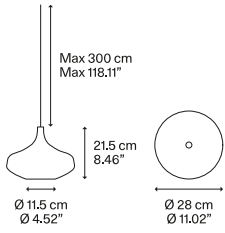

LODES

Nostalgia Large

Light source

1. **LED**
2. 2700 K
   - 1 x 9W | 920 lm
   - 220-240V
   - CRI 92
   - MacAdam 3-Step

LED and driver included

Frame Aluminium

( ) Chrome

( ) Chrome

( ) Chrome

( ) Chrome

( ) Chrome

( ) Chrome

Diffuser: Blown Glass

(●) Glossy Bronze

(●) Crystal

(●) Chrome

(●) Gold

(●) Rose Gold

(●) Glossy Smoke

Code

154054

154009

154010

154011

154012

154055

Net weight: 1.02 kg

Gross weight: 3.42 kg

Parcels: N°2

Volume: 0.035 m³

IP40

Energy Saving

Dim Triac