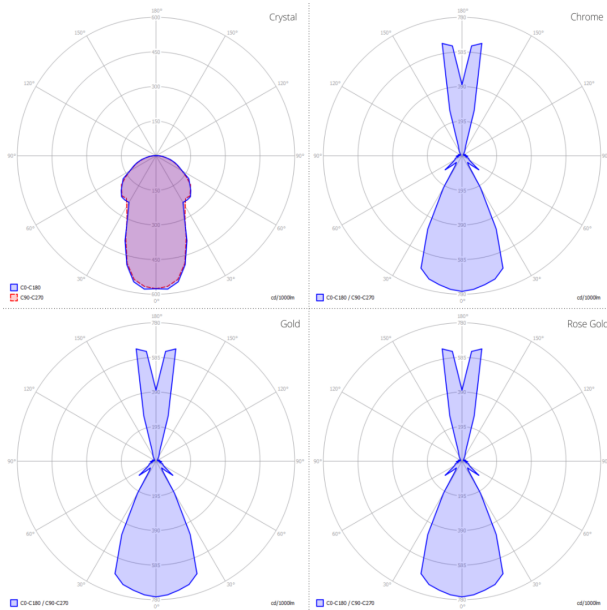

## Polar diagram

## Nostalgia Small

- LED**
- 2700 K
  - 1 x 9W | 920 lm
  - 220-240V
  - CRI 92
  - MacAdam 3-Step

LED and driver included