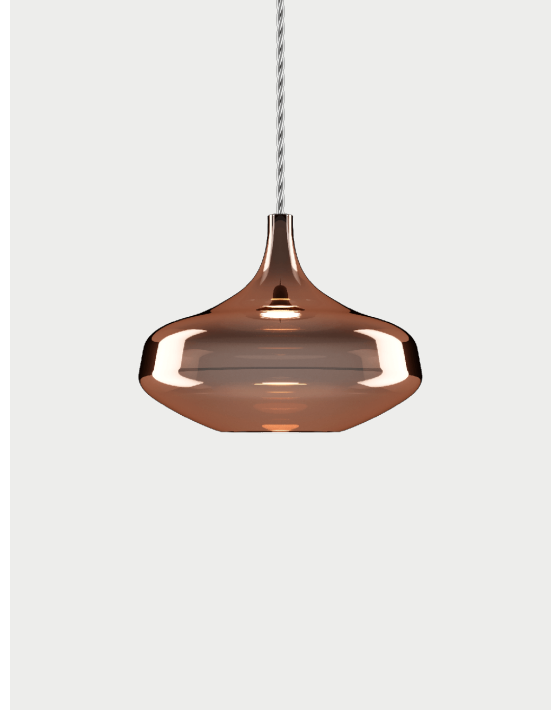

## Nostalgia, design by Dima Loginoff, 2015

Suspension

With its retro feel, Nostalgia elegantly tells of ancient glass blowing practices in three sinuous forms that can be combined at will. The perfection of the glass, the innovative LED technology and six elegant finishes make Nostalgia an extremely modern and versatile lamp that lends itself to the creation of captivating atmospheres, whether on or off.

Nostalgia Small	Light source	Frame Aluminium	Diffuser: Blown Glass	Code
	<b>LED</b> <ul style="list-style-type: none"> <li>• 2700 K</li> <li>• 1 x 9W   920 lm</li> <li>• 220-240V</li> <li>• CRI 92</li> <li>• MacAdam 3-Step</li> </ul> LED and driver included	<input type="checkbox"/> Chrome	<input checked="" type="checkbox"/> Glossy Bronze	154050
		<input type="checkbox"/> Chrome	<input type="checkbox"/> Crystal	154001
		<input type="checkbox"/> Chrome	<input type="checkbox"/> Chrome	154002
		<input type="checkbox"/> Chrome	<input checked="" type="checkbox"/> Gold	154003
		<input type="checkbox"/> Chrome	<input checked="" type="checkbox"/> Rose Gold	154004
		<input type="checkbox"/> Chrome	<input checked="" type="checkbox"/> Glossy Smoke	154051