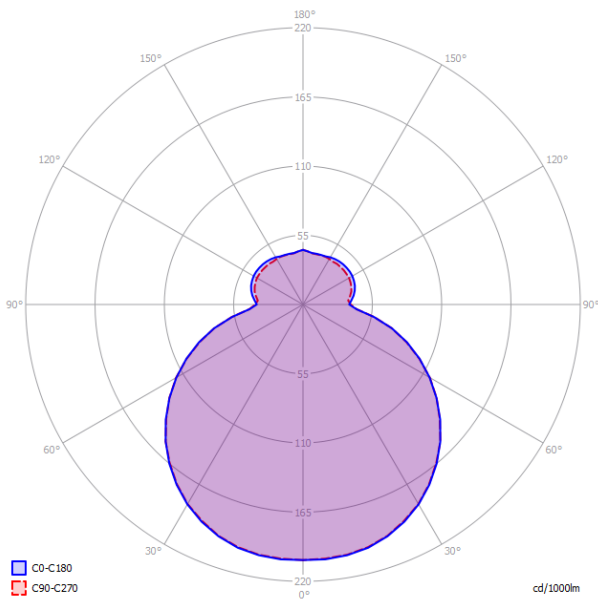

● Frosted White

Code

150001

Net weight: 3.88 kg

Gross weight: 5.04 kg

Parcels: N°1

Volume: 0.057 m³

IP30

Energy Saving

Dim Triac

Polar diagram

Make-Up Small

- LED
- 3000 K
 - 1 × 16W | 1800 lm
 - 220-240V
 - CRI 92
 - MacAdam 3-Step

LED and driver included

Polar diagram

Make-Up Medium