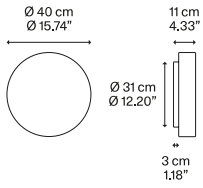

LODES

Make-Up Large

Light source

1. LED
2. 3000 K
   - 1 × 16W | 1800 lm
   - 220-240V
   - CRI 92
   - MacAdam 3-Step

LED and driver included

Frame Metal

● Matte White 9016

Diffuser: Blown Glass

● Frosted White

Code

150001

Net weight: 3.88 kg

Gross weight: 5.04 kg

Parcels: N°1

Volume: 0.057 m³

IP30

Energy Saving

Dim Triac