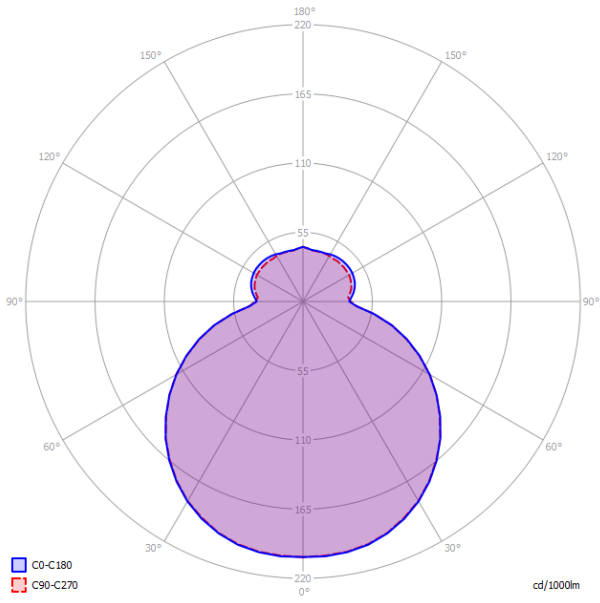

Energy Saving

Dim Triac

Polar diagram

Make-Up Small

- LED
- 3000 K
 - 1 × 16W | 1800 lm
 - 220-240V
 - CRI 92
 - MacAdam 3-Step

LED and driver included

Polar diagram

Make-Up Medium

- LED
- 3000 K
 - 1 × 16W | 1800 lm
 - 220-240V
 - CRI 92
 - MacAdam 3-Step

LED and driver included

LODES

Polar diagram

Make-Up Large

- LED
- 3000 K
 - 1 × 16W | 1800 lm
 - 220-240V
 - CRI 92
 - MacAdam 3-Step
- LED and driver included