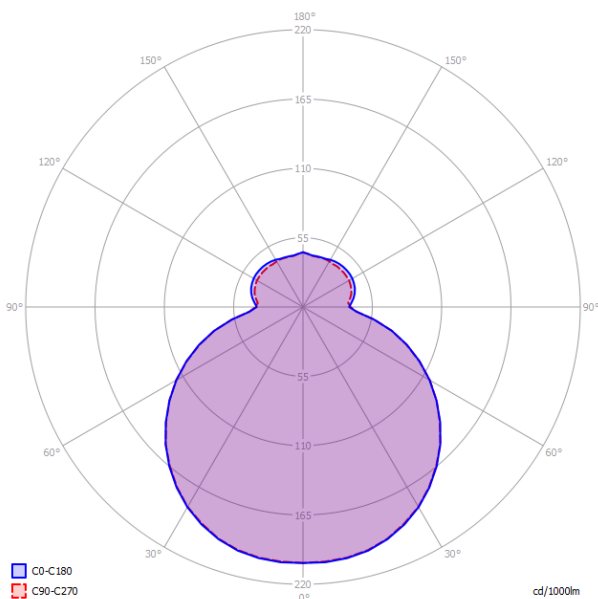

Energy Saving

Dim Triac

Polar diagram

Make-Up Small

- LED
- 3000 K
 - 1 × 16W | 1800 lm
 - 220-240V
 - CRI 92
 - MacAdam 3-Step

LED and driver included

Polar diagram

Make-Up Medium

- LED
- 3000 K
 - 1 × 16W | 1800 lm
 - 220-240V
 - CRI 92
 - MacAdam 3-Step

LED and driver included

LODES

Polar diagram

Make-Up Large

- LED
- 3000 K
 - 1 × 16W | 1800 lm
 - 220-240V
 - CRI 92
 - MacAdam 3-Step
- LED and driver included