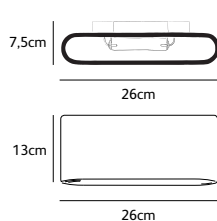

Dimensions

Wxdxh **26x7,5x13cm**

Light source

**LED 6,5W up & 6,5W down  
/ 2700K / 1300 lm**

Weight/Packaging

Net. weight **2,5kg**

Gross weight **3kg**

Packaging **31x22x9cm**

**SO.WA.LED.\***

Dimensions

Wxdxh **26x7,5x13cm**

Light source

**LED 6,5W up & 6,5W down  
/ 2700K / 1300 lm**

Weight/Packaging

Net. weight **6kg**

Gross weight **6,5kg**

Packaging **31x22x9cm**

Driver

**Trailing & leading edge  
dimnable driver  
(assembled in fixture)**

Order code

**SO.WA.\***

Dimensions

Wxdxh **26x7,5x13cm**

Light source

Dimensions

Wxdxh **26x7,5x13cm**

Light source

**LED 6,5W up & 6,5W down  
/ 2700K / 1300 lm**

Weight/Packaging

Net. weight **2kg**

Gross weight **2,5kg**

Packaging **31x22x9cm**