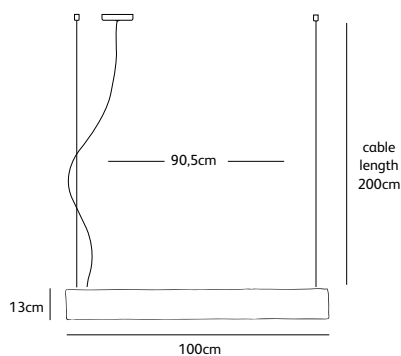

Dimensions

Wxdxh **26x7,5x13cm**

Light source

**LED 6,5W up & 6,5W down  
/ 2700K / 1300 lm**

Weight/Packaging

Net. weight **2kg**

Gross weight **2,5kg**

Packaging **31x22x9cm**

Wxdxh **60x7x13cm**

Standard cable length **200cm**

Light source

**13W LED down / 2700K / 1300 lm**

Weight/Packaging

Net. weight **4kg (bronze: 10kg)**

Gross weight **5kg (bronze: 11kg)**

Packaging **67x21x15cm**

Driver

**Trailing & leading edge**

Dimming

**Dimmable, dimmer not included.**

Order code

**SO.SU.100.LED.\***

Dimensions

Wxdxh **100x7x13cm**