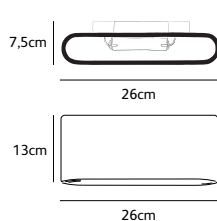

Order code

SO.WA.*

Dimensions

Wxdxh **26x7,5x13cm**

Light source

**1 x 120W / 240V included
Max. 1 x 200W / 240V**

Lampholder

R7s / 78mm halogen

Weight/Packaging

Net. weight **2kg**

Gross weight **2,5kg**

Packaging **31x22x9cm**

Dimming

Dimmable