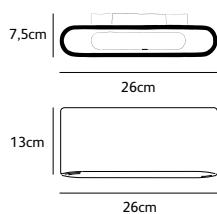

Order code

SO.WA.LED.*

Dimensions

Wxdxh **26x7,5x13cm**

Light source

**LED 6,5W up & 6,5W down
/ 2700K / 1300 lm**

Weight/Packaging

Net. weight **2,5kg**

Gross weight **3kg**

Packaging **31x22x9cm**

Driver

Trailing & leading edge

dimnable driver

(assembled in fixture)

IP 20

Dimmable, dimmer not included. Solo wall in ABL and AW contain the original aluminum (silvery) color on the inside.