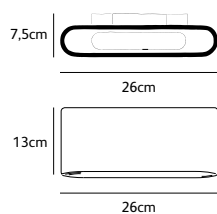

Order code

SO.WA.LED.*

Dimensions

Wxdxh **26x7,5x13cm**

Light source

**LED 6,5W up & 6,5W down
/ 2700K / 1300 lm**

Weight/Packaging

Net. weight **2kg**

Gross weight **2,5kg**

Packaging **31x22x9cm**

Driver

**Trailing & leading edge
dimnable driver
(assembled in fixture)**