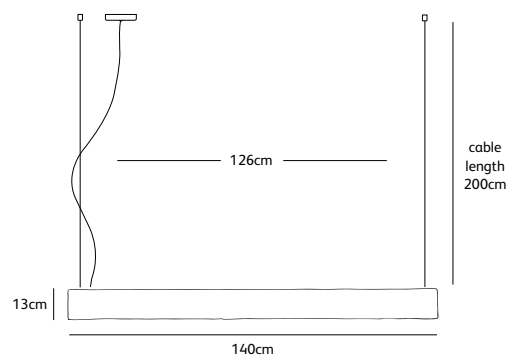

Wxdxh **60x7x13cm**

Standard cable length **200cm**

Light source

**13W LED down / 2700K / 1300 lm**

Weight/Packaging

Net. weight **4kg (bronze: 10kg)**

Gross weight **5kg (bronze: 11kg)**

Packaging **67x21x15cm**

Driver

**Trailing & leading edge**

Dimming

**Dimmable, dimmer not included.**

Order code

**SO.SU.100.LED.\***

Dimensions

Wxdxh **100x7x13cm**

Standard cable length **200cm**

Light source

**18W LED down / 2700K / 1950 lm**

Weight/Packaging

Net. weight **7kg (bronze: 18kg)**

Gross weight **8kg (bronze: 19kg)**

Packaging **107x21x15cm**

Driver

**Trailing & leading edge**

Dimming

**Dimmable, dimmer not included.**

Order code

**SO.SU.140.LED.\***

Dimensions

Wxdxh **140x7x13cm**

Standard cable length **200cm**