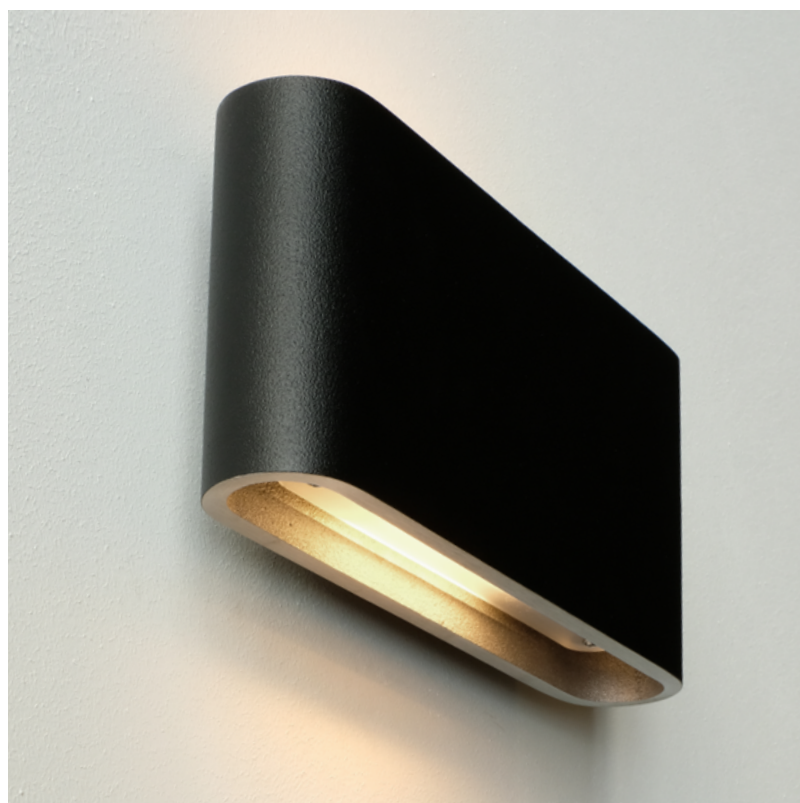

solo

wall lamp LED & wall lamp halogen aluminium 26cm

colors & materials

* **ABL**
aluminium
black

* **AW**
aluminium
white

SO.WA.LED.ABL

Order code

SO.WA.LED.*

Dimensions

Wxdxh **26x7,5x13cm**

Light source

**LED 6,5W up & 6,5W down
/ 2700K / 1300 lm**

Weight/Packaging

Net. weight **2kg**

Gross weight **2,5kg**

Packaging **31x22x9cm**

Driver

**Trailing & leading edge
dimnable driver
(assembled in fixture)**

Order code

SO.WA.*

Dimensions

Wxdxh **26x7,5x13cm**

Light source

**1 x 120W / 240V included
Max. 1 x 200W / 240V**

Lampholder

R7s / 78mm halogen

Weight/Packaging

Net. weight **2kg**

Gross weight **2,5kg**

Packaging **31x22x9cm**

Dimming

Dimmable