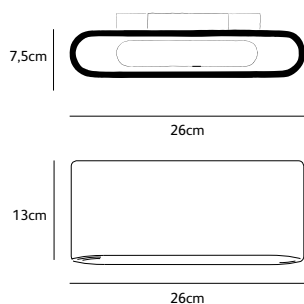

Order code

SOLO-OUTD.LED.*

Dimensions

Wxdxh **26x7,5x13cm**

Lamp source

LED: 6,5W up & 6,5W down
/ 2700K / 1300 lm (3000K on request)

Weight/Packaging

Net. weight **2,5kg (bronze: 6kg)**

Gross weight **3kg (bronze: 6,5kg)**

Packaging **31x22x9cm**

Dimming

Not dimmable

IP55

Solo outdoor in BL and WH contain the same powder coat on both the inside and outside. When the light source is on, the inside will look different in color depending on the type (halogen or LED) and light color of the light source.