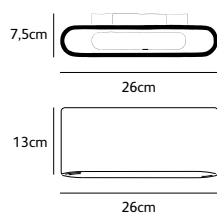

Order code

SO.WA.LED.*

Dimensions

Wxdxh **26x7,5x13cm**

Light source

**LED 6,5W up & 6,5W down
/ 2700K / 1300 lm**

Weight/Packaging

Net. weight **6kg**

Gross weight **6,5kg**

Packaging **31x22x9cm**

Driver

**Trailing & leading edge
dimnable driver
(assembled in fixture)**