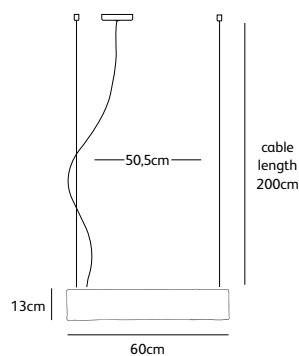

SO.SU.140.LED.WH

Order code

SO.SU.60.LED.*

Dimensions

Wxdxh **60x7x13cm**

Standard cable length **200cm**

Light source

13W LED down / 2700K / 1300 lm

Weight/Packaging

Net. weight **4kg (bronze: 10kg)**

Gross weight **5kg (bronze: 11kg)**

Packaging **67x21x15cm**

Driver

Trailing & leading edge

Dimming

Dimmable, dimmer not included.