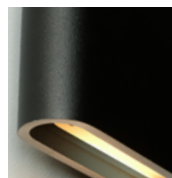

colors & materials

* **BL**
black powder
coated