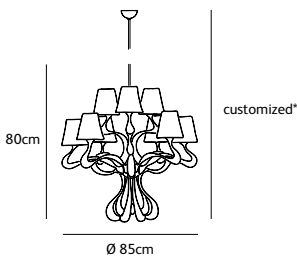

- * JM2913** camel
- * JM0315** carbone
- * JM0555** grege
- * JM2058** marine

- * JM1630** orange
- * JM1020** taupe
- * JM2771** vert agrume
- * JM2610** vert olive

Order code

OD.9.CH.**

Total length fixture*

Dimensions

Øxh **85x80cm**

Total length **customized**

Light source **included**

9 x LED bulb filament 3,5W / 240V

2700K / 470 lm

Lampholder

E14

Total length fixture*

Dimensions

Øxh **110x105cm**

Total length **customized**

Light source **included**

15 x LED bulb filament 3,5W / 240V

2700K / 470 lm

Lampholder