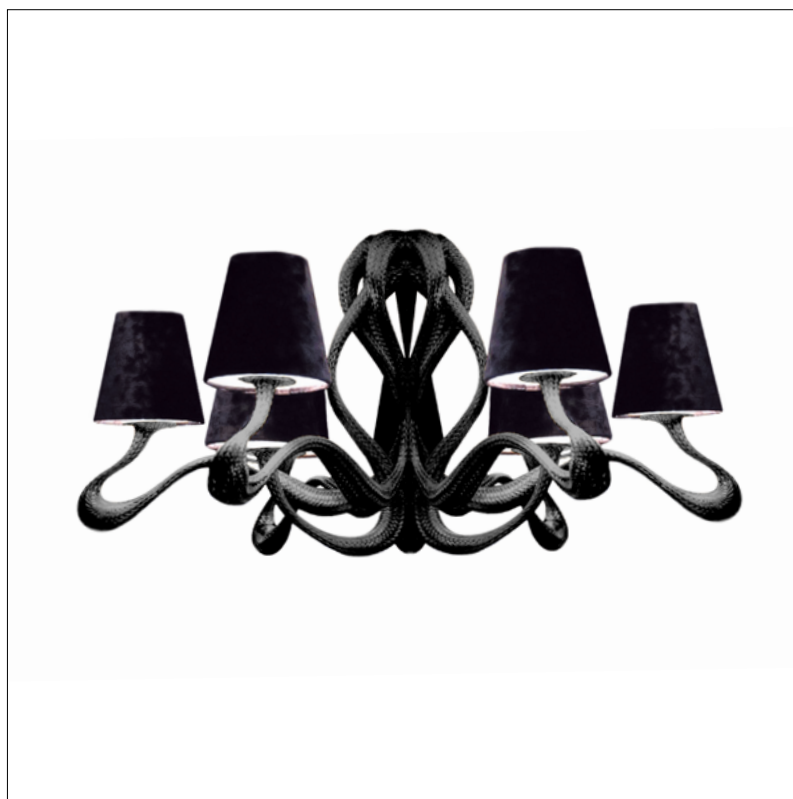

ode 1647

ceiling lamp

OD.09.CE.BL

Order code

OD.09.CE.**

Dimensions

Øxh **85x46cm**

Light source **included**

9 x LED bulb filament 3,5W / 240V

2700K / 470 lm

Lampholder

E14

Weight/Packaging

Net. weight **6,5kg**

Gross weight **16,5kg**

Packaging **120x120x100cm**

Dimming

Dimmable, dimmer not included