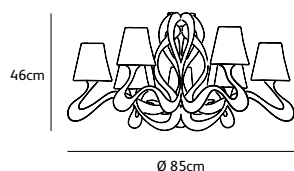

Order code

OD.09.CE.**

Dimensions

Øxh **85x46cm**

Light source **included**

9 x LED bulb filament 3,5W / 240V

2700K / 470 lm

Lampholder

E14

Weight/Packaging

Net. weight **6,5kg**

Gross weight **16,5kg**

Packaging **120x120x100cm**

Dimming

Dimmable, dimmer not included