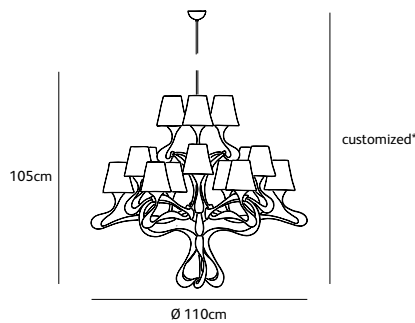

Order code

OD.9.CH.**

Total length fixture*

Dimensions

Øxh **85x80cm**

Total length **customized**

Light source **included**

9 x LED bulb filament 3,5W / 240V

2700K / 470 lm

Lampholder

E14

Weight/Packaging

Net. weight **6,5kg**

Gross weight **17,5kg**

Packaging **120x120x100cm**

Dimming

Dimmable, dimmer not included

Order code

OD.15.CH.**

Total length fixture*

Dimensions

Øxh **110x105cm**

Total length **customized**

Light source **included**

15 x LED bulb filament 3,5W / 240V

2700K / 470 lm

Lampholder

E14

Weight/Packaging

Net. weight **10kg**

Gross weight **21kg**

Packaging **120x120x100cm**

Dimming

Dimmable, dimmer not included

IP 20 *Please add total length (bottom fixture to ceiling) to your order.