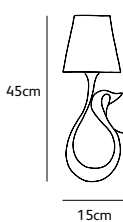

Dimensions

Øxh **85x80cm**

Total length **customized**

Light source **included**

9 x LED bulb filament 3,5W / 240V

2700K / 470 lm

Lampholder

E14

Total length fixture*

Dimensions

Øxh **110x105cm**

Total length **customized**

Light source **included**

15 x LED bulb filament 3,5W / 240V

2700K / 470 lm

Lampholder

*** JM1630**
orange

*** JM1020**
taupe

*** JM2771**
vert agrume

*** JM2610**
vert olive

ode 1647

wall lamp

OD.01.WA.CO

Order code	OD.01.WA.**
Dimensions	
Wxdxh	20x15x45cm
Light source	included
	1 x LED bulb filament 3,5W / 240V 2700K / 470 lm
Lampholder	E14
Weight	
Net. weight	1kg
Dimming	
	Dimmable, dimmer not included

Order code	OD.02.WA.**
Dimensions	
Wxdxh	44x25x47cm
Light source	included
	2 x LED bulb filament 3,5W / 240V 2700K / 470 lm
Lampholder	E14
Weight	
Net. weight	2kg
Dimming	
	Dimmable, dimmer not included