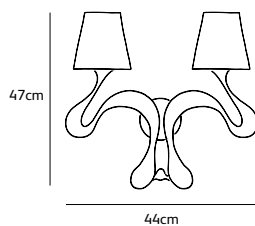

Dimensions

Øxh **85x80cm**

Total length **customized**

Light source **included**

9 x LED bulb filament 3,5W / 240V

2700K / 470 lm

Lampholder

E14

Total length fixture*

Dimensions

Øxh **110x105cm**

Total length **customized**

Light source **included**

15 x LED bulb filament 3,5W / 240V

2700K / 470 lm

Lampholder

*** JM1630**
orange

*** JM1020**
taupe

*** JM2771**
vert agrume

*** JM2610**
vert olive

ode 1647

wall lamp

OD.01.WA.CO

Order code	OD.01.WA.**
Dimensions	
Wxdxh	20x15x45cm
Light source	included
	1 x LED bulb filament 3,5W / 240V 2700K / 470 lm
Lampholder	E14
Weight	
Net. weight	1kg
Dimming	
	Dimmable, dimmer not included

Order code	OD.02.WA.**
Dimensions	
Wxdxh	44x25x47cm
Light source	included
	2 x LED bulb filament 3,5W / 240V 2700K / 470 lm
Lampholder	E14
Weight	
Net. weight	2kg
Dimming	
	Dimmable, dimmer not included