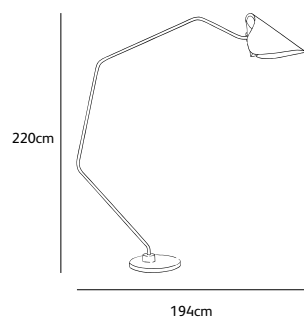

Order code

MQ.FL.*/*

Dimensions

Wxdxh **47x194x220cm**

Standard cable length **350cm**

Light source **included**

Globe 6W filament LED, 2200K / 480 lm

Lamp holder

E27

Only suitable for low heat output

light source (LED)

Weight

Net. weight **25,5kg**

Dimmer

Floor dimmer included

IP 20