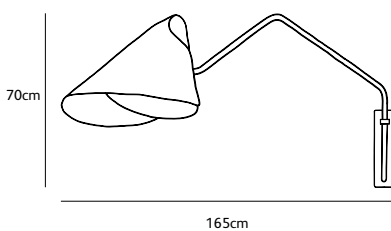

Order code

MQ.WA.*/*

Dimensions

Wxdxh **47x165x70cm**

Light source **included**

Globe 6W filament LED, 2200K / 480 lm

Lampholder

E27

Only suitable for low heat output

light source (LED)

Weight

Net. weight **4kg**

Dimmer

Optional with cable dimmer

IP 20

Colors and materials as visible on the images may differ slightly from reality.
Any typing errors in the text and interim changes to the collections or specifications are all subject to change.

Jacco Maris Design info@jaccomaris.com www.jaccomaris.com
18/12/2020