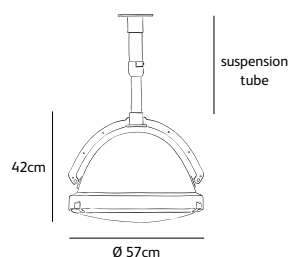

### colors & materials

**\* AN**  
anodic brown  
powder coated

**\* BL**  
black powder  
coated

**\* WH**  
white powder  
coated

Order code	
<b>OS.01.SU.*</b>	
Dimensions	
Øxh	<b>57x42cm</b>
Chain length	<b>150cm included</b>
Light source	
<b>Not included</b>	
Lampholder	
<b>E27, optional in LED (add. costs)</b>	
<b>Max. 1 x 200W / 240V</b>	
Weight/Packaging	
Net. weight	<b>20kg</b>
Gross weight	<b>24kg</b>
Packaging	<b>65x65x50cm</b>
Dimming	
<b>Dimmable, dimmer not included</b>	

Order code	
<b>OS.01.SU.XL.*</b>	
Dimensions	
Øxh	<b>90x66cm</b>
Chain length	<b>150cm included</b>
Light source	
<b>Not included</b>	
Lampholder	
<b>E27, optional in LED (add. costs)</b>	
<b>Max. 1 x 200W / 240V</b>	
Weight	
Net. weight	<b>49kg</b>
Dimming	
<b>Dimmable, dimmer not included</b>	

## colors & materials

**\* AN**  
anodic brown  
powder coated

**\* BL**  
black powder  
coated

**\* WH**  
white powder  
coated

OS.01.SU.BLA

Order code

**OS.01.SU.\*.A**

Dimensions

Øxh **57x42cm**

Suspension tube

Extractable length **150cm**

Withdrawn length **110cm**

**Length can be customized (add. costs)**

Light source **not included**

Lampholder

**E27, optional in LED (add. costs)**