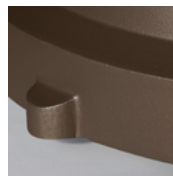

colors & materials

* **AN**
anodic brown
powder coated