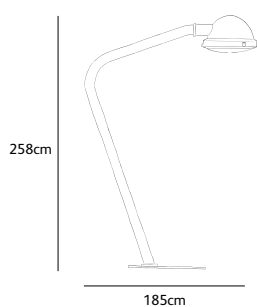

### colors & materials

\* **AN**  
anodic brown  
powder coated

\* **BL**  
black powder  
coated

\* **WH**  
white powder  
coated

OS.01.FL.BL

Order code

**OS.01.FL.\***

Dimensions

Wxdxh **78x175x258cm**

Standard cable length **200cm**

Light source

**Not included**

Lampholder

**E27, optional in LED (add. costs)**

**Max. 1 x 200W / 240V**

Weight

Order code	
<b>OS.01.SU.XL.*</b>	
Dimensions	
Øxh	<b>90x66cm</b>
Chain length	<b>150cm included</b>
Light source	
<b>Not included</b>	
Lampholder	
<b>E27, optional in LED (add. costs)</b>	
<b>Max. 1 x 200W / 240V</b>	
Weight	
Net. weight	<b>49kg</b>
Dimming	
<b>Dimmable, dimmer not included</b>	

Øxh **57x42cm**

Suspension tube

Extractable length **150cm**

Withdrawn length **110cm**

**Length can be customized (add. costs)**

Light source **not included**

Lampholder

**E27, optional in LED (add. costs)**