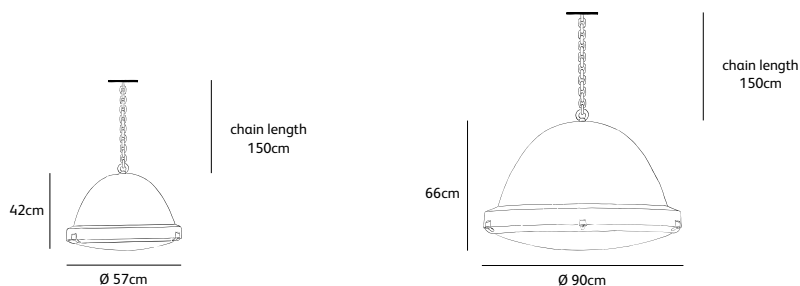

Wxdxh **78x175x258cm**

Standard cable length **200cm**

Light source

**Not included**

Lampholder

**E27, optional in LED (add. costs)**

**Max. 1 x 200W / 240V**

Weight

### colors & materials

**\* AN**  
anodic brown  
powder coated

**\* BL**  
black powder  
coated

**\* WH**  
white powder  
coated

Order code	
<b>OS.01.SU.*</b>	
Dimensions	
Øxh	<b>57x42cm</b>
Chain length	<b>150cm included</b>
Light source	
<b>Not included</b>	
Lampholder	
<b>E27, optional in LED (add. costs)</b>	
<b>Max. 1 x 200W / 240V</b>	
Weight/Packaging	
Net. weight	<b>20kg</b>
Gross weight	<b>24kg</b>
Packaging	<b>65x65x50cm</b>
Dimming	
<b>Dimmable, dimmer not included</b>	

Order code	
<b>OS.01.SU.XL.*</b>	
Dimensions	
Øxh	<b>90x66cm</b>
Chain length	<b>150cm included</b>
Light source	
<b>Not included</b>	
Lampholder	
<b>E27, optional in LED (add. costs)</b>	
<b>Max. 1 x 200W / 240V</b>	
Weight	
Net. weight	<b>49kg</b>
Dimming	
<b>Dimmable, dimmer not included</b>	