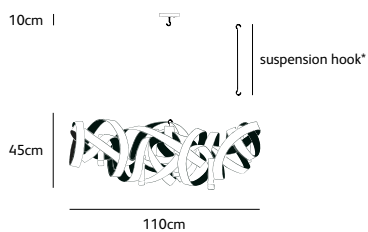

**\* WH**  
white  
powder  
coated

MN.06.CH.HG/BL.O

Order code	<b>MN.06.CH.*.O</b>
Dimensions	
Wxdxh	<b>110x45x45cm</b>
Hook	<b>customized*</b>
Ceiling cover	<b>10cm</b>
Light source	<b>Included 6 x 40W halogen</b>
Lampholder	<b>G9</b>
	<b>Max. 6 x 40W / 240V</b>
Weight/Packaging	
Net. weight	<b>7kg</b>
Gross weight	<b>11kg</b>
Packaging	<b>120x55x55cm</b>
Dimming	<b>Dimmable</b>
	<b>Dimmer not included</b>