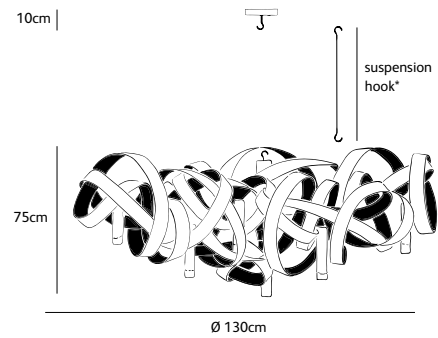

Order code	<b>MN.08.CH.*.O</b>
Dimensions	
Wxdxh	<b>145x45x55cm</b>
Hook	<b>customized*</b>
Ceiling cover	<b>10cm</b>
Light source	<b>Included 8 x 40W halogen</b>
Lampholder	<b>G9</b>
	<b>Max. 8 x 40W / 240V</b>
Weight/Packaging	
Net. weight	<b>10kg</b>
Gross weight	<b>15kg</b>
Packaging	<b>155x60x60cm</b>
Dimming	<b>Dimmable</b>
	<b>Dimmer not included</b>

**\* WH**  
white  
powder  
coated

MN.07.CH.HG.T

Order code	<b>MN.05.CH.*.T</b>
Dimensions	
Øxh	<b>75x35cm</b>
Hook	<b>customized*</b>
Ceiling cover	<b>10cm</b>
Light source	<b>Included 5 x 40W halogen</b>
Lampholder	<b>G9</b>
	<b>Max. 5 x 40W / 240V</b>
Weight/Packaging	
Net. weight	<b>7kg</b>
Gross weight	<b>10kg</b>
Packaging	<b>80x80x40cm</b>
Dimming	
	<b>Dimmable, dimmer not included</b>

Order code	<b>MN.07.CH.*.T</b>
Dimensions	
Øxh	<b>100x45cm</b>
Hook	<b>customized*</b>
Ceiling cover	<b>10cm</b>
Light source	<b>Included 7 x 40W halogen</b>
Lampholder	<b>G9</b>
	<b>Max. 7 x 40W / 240V</b>
Weight/Packaging	
Net. weight	<b>9kg</b>
Gross weight	<b>14kg</b>
Packaging	<b>105x105x55cm</b>
Dimming	
	<b>Dimmable, dimmer not included</b>

Order code	<b>MN.09.CH.*.T</b>
Dimensions	
Øxh	<b>130x75cm</b>
Hook	<b>customized*</b>
Ceiling cover	<b>10cm</b>
Light source	<b>Included 9 x 40W halogen</b>
Lampholder	<b>G9</b>
	<b>Max. 9 x 40W / 240V</b>
Weight/Packaging	
Net. weight	<b>14kg</b>
Gross weight	<b>21kg</b>
Packaging	<b>135x135x85cm</b>
Dimming	
	<b>Dimmable, dimmer not included</b>