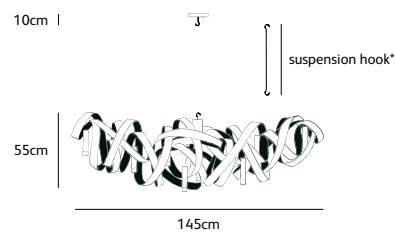

**\* WH**  
white  
powder  
coated

MN.06.CH.HG/BL.O

Order code	<b>MN.06.CH.*.O</b>
Dimensions	
Wxdxh	<b>110x45x45cm</b>
Hook	<b>customized*</b>
Ceiling cover	<b>10cm</b>
Light source	<b>Included 6 x 40W halogen</b>
Lampholder	<b>G9</b>
	<b>Max. 6 x 40W / 240V</b>
Weight/Packaging	
Net. weight	<b>7kg</b>
Gross weight	<b>11kg</b>
Packaging	<b>120x55x55cm</b>
Dimming	<b>Dimmable</b>
	<b>Dimmer not included</b>