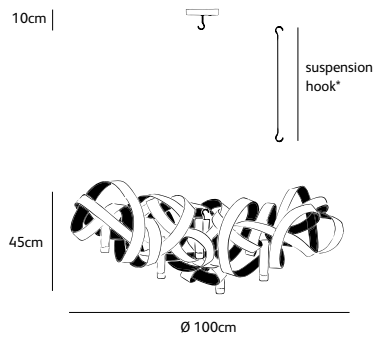

**\* WH**  
white  
powder  
coated

MN.07.CH.HG.T

Order code	<b>MN.05.CH.*.T</b>
Dimensions	
Øxh	<b>75x35cm</b>
Hook	<b>customized*</b>
Ceiling cover	<b>10cm</b>
Light source	<b>Included 5 x 40W halogen</b>
Lampholder	<b>G9</b>
	<b>Max. 5 x 40W / 240V</b>
Weight/Packaging	
Net. weight	<b>7kg</b>
Gross weight	<b>10kg</b>
Packaging	<b>80x80x40cm</b>
Dimming	
	<b>Dimmable, dimmer not included</b>

Order code	<b>MN.07.CH.*.T</b>
Dimensions	
Øxh	<b>100x45cm</b>
Hook	<b>customized*</b>
Ceiling cover	<b>10cm</b>
Light source	<b>Included 7 x 40W halogen</b>
Lampholder	<b>G9</b>
	<b>Max. 7 x 40W / 240V</b>
Weight/Packaging	
Net. weight	<b>9kg</b>
Gross weight	<b>14kg</b>
Packaging	<b>105x105x55cm</b>
Dimming	
	<b>Dimmable, dimmer not included</b>