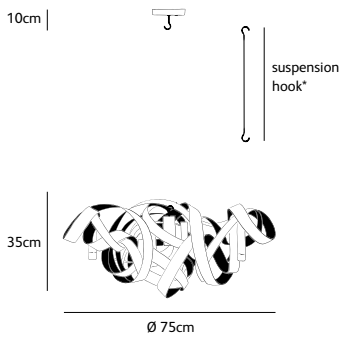

Order code	<b>MN.08.CH.*.O</b>
Dimensions	
Wxdxh	<b>145x45x55cm</b>
Hook	<b>customized*</b>
Ceiling cover	<b>10cm</b>
Light source	<b>Included 8 x 40W halogen</b>
Lampholder	<b>G9</b>
	<b>Max. 8 x 40W / 240V</b>
Weight/Packaging	
Net. weight	<b>10kg</b>
Gross weight	<b>15kg</b>
Packaging	<b>155x60x60cm</b>
Dimming	<b>Dimmable</b>
	<b>Dimmer not included</b>

**\* WH**  
white  
powder  
coated

MN.07.CH.HG.T

Order code	<b>MN.05.CH.*.T</b>
Dimensions	
Øxh	<b>75x35cm</b>
Hook	<b>customized*</b>
Ceiling cover	<b>10cm</b>
Light source	<b>Included 5 x 40W halogen</b>
Lampholder	<b>G9</b>
	<b>Max. 5 x 40W / 240V</b>
Weight/Packaging	
Net. weight	<b>7kg</b>
Gross weight	<b>10kg</b>
Packaging	<b>80x80x40cm</b>
Dimming	
	<b>Dimmable, dimmer not included</b>

Order code	<b>MN.07.CH.*.T</b>
Dimensions	
Øxh	<b>100x45cm</b>
Hook	<b>customized*</b>
Ceiling cover	<b>10cm</b>
Light source	<b>Included 7 x 40W halogen</b>
Lampholder	<b>G9</b>
	<b>Max. 7 x 40W / 240V</b>
Weight/Packaging	
Net. weight	<b>9kg</b>
Gross weight	<b>14kg</b>
Packaging	<b>105x105x55cm</b>
Dimming	
	<b>Dimmable, dimmer not included</b>

Order code	<b>MN.09.CH.*.T</b>
Dimensions	
Øxh	<b>130x75cm</b>
Hook	<b>customized*</b>
Ceiling cover	<b>10cm</b>
Light source	<b>Included 9 x 40W halogen</b>
Lampholder	<b>G9</b>
	<b>Max. 9 x 40W / 240V</b>
Weight/Packaging	
Net. weight	<b>14kg</b>
Gross weight	<b>21kg</b>
Packaging	<b>135x135x85cm</b>
Dimming	
	<b>Dimmable, dimmer not included</b>