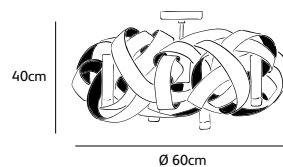

Order code	MN.05.CE.*
Dimensions	
Øxh	60x40cm
Ceiling cover	10cm
Light source	Included 5 x 40W halogen
Lampholder	G9
	Max. 5 x 40W / 240V
Weight/Packaging	
Net. weight	7kg
Gross weight	9kg
Packaging	65x65x50cm
Dimming	Dimmable, dimmer not included