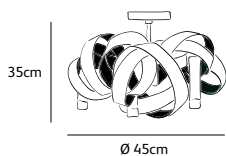

Order code	MN.03.CE.*
Dimensions	
Øxh	45x35cm
Ceiling cover	10cm
Light source	Included 3 x 40W halogen
Lampholder	G9
	Max. 3 x 40W / 240V
Weight/Packaging	
Net. weight	2,5kg
Gross weight	3,5kg
Packaging	50x50x40cm
Dimming	Dimmable, dimmer not included