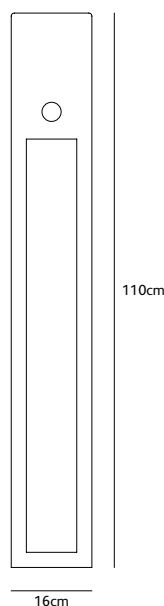

jaxx

floor lamp

JX.60.FL.BL & JX.110.FL.BL & JX.RELAX.FL.BL

colors & materials

* **BL** black
powder coated

* **TG**
tarpaulin grey
powder coated

| | |
|-----------------------------------|-----------------------------------|
| Order code | JX.RELAX.FL.* |
| Dimensions | |
| Wxdxh | 38x38x50cm |
| Standard cable length | 500cm |
| Light source | |
| Included, 1 x LED warm white bulb | 7W / 240V / 2700K / 806 lm |
| Lampholder | E27 |
| Weight | |
| Net. weight | 15kg |

| | |
|-----------------------------------|-----------------------------------|
| Order code | JX.60.FL.* |
| Dimensions | |
| Wxdxh | 16x16x60cm |
| Standard cable length | 500cm |
| Light source | |
| Included, 1 x LED warm white bulb | 7W / 240V / 2700K / 806 lm |
| Lampholder | E27 |
| Weight | |
| Net. weight | 8kg |

| | |
|-----------------------------------|-----------------------------------|
| Order code | JX.110.FL.* |
| Dimensions | |
| Wxdxh | 16x16x110cm |
| Standard cable length | 500cm |
| Light source | |
| Included, 1 x LED warm white bulb | 7W / 240V / 2700K / 806 lm |
| Lampholder | E27 |
| Weight | |
| Net. weight | 14kg |