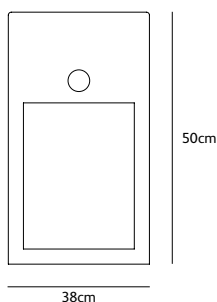

jaxx

floor lamp

JX.60.FL.BL & JX.110.FL.BL & JX.RELAX.FL.BL

colors & materials

* **BL** black
powder coated

* **TG**
tarpaulin grey
powder coated

| | |
|-----------------------------------|-----------------------------------|
| Order code | JX.RELAX.FL.* |
| Dimensions | |
| Wxdxh | 38x38x50cm |
| Standard cable length | 500cm |
| Light source | |
| Included, 1 x LED warm white bulb | 7W / 240V / 2700K / 806 lm |
| Lampholder | E27 |
| Weight | |
| Net. weight | 15kg |

| | |
|-----------------------------------|-----------------------------------|
| Order code | JX.60.FL.* |
| Dimensions | |
| Wxdxh | 16x16x60cm |
| Standard cable length | 500cm |
| Light source | |
| Included, 1 x LED warm white bulb | 7W / 240V / 2700K / 806 lm |
| Lampholder | E27 |
| Weight | |
| Net. weight | 8kg |

| | |
|-----------------------------------|-----------------------------------|
| Order code | JX.110.FL.* |
| Dimensions | |
| Wxdxh | 16x16x110cm |
| Standard cable length | 500cm |
| Light source | |
| Included, 1 x LED warm white bulb | 7W / 240V / 2700K / 806 lm |
| Lampholder | E27 |
| Weight | |
| Net. weight | 14kg |