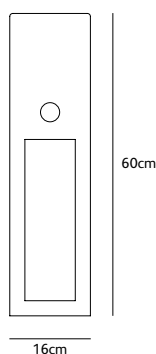

jaxx

floor lamp

JX.60.FL.BL & JX.110.FL.BL & JX.RELAX.FL.BL

colors & materials

* **BL** black
powder coated

* **TG**
tarpaulin grey
powder coated

| | |
|-----------------------------------|-----------------------------------|
| Order code | JX.RELAX.FL.* |
| Dimensions | |
| Wxdxh | 38x38x50cm |
| Standard cable length | 500cm |
| Light source | |
| Included, 1 x LED warm white bulb | 7W / 240V / 2700K / 806 lm |
| Lampholder | E27 |
| Weight | |
| Net. weight | 15kg |

| | |
|-----------------------------------|-----------------------------------|
| Order code | JX.60.FL.* |
| Dimensions | |
| Wxdxh | 16x16x60cm |
| Standard cable length | 500cm |
| Light source | |
| Included, 1 x LED warm white bulb | 7W / 240V / 2700K / 806 lm |
| Lampholder | E27 |
| Weight | |
| Net. weight | 8kg |

| | |
|-----------------------------------|-----------------------------------|
| Order code | JX.110.FL.* |
| Dimensions | |
| Wxdxh | 16x16x110cm |
| Standard cable length | 500cm |
| Light source | |
| Included, 1 x LED warm white bulb | 7W / 240V / 2700K / 806 lm |
| Lampholder | E27 |
| Weight | |
| Net. weight | 14kg |