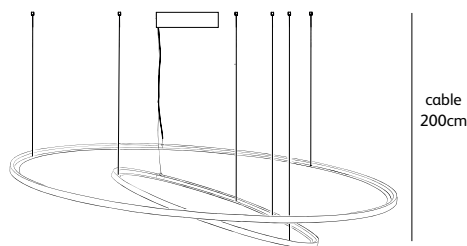

colors & materials

FR.100.CI.CS & FR.170.CI.CS

Ø 50cm	Ø 70cm	Ø 100cm	Ø 135cm	Ø 170cm
Order code FR.50.CI.*	Order code FR.70.CI.*	Order code FR.100.CI.*	Order code FR.135.CI.*	Order code FR.170.CI.*
Dimensions Ø 50cm	Dimensions Ø 70cm	Dimensions Ø 100cm	Dimensions Ø 135cm	Dimensions Ø 170cm
Standard cable length 200cm	Standard cable length 200cm	Standard cable length 200cm	Standard cable length 200cm	Standard cable length 200cm
Light source neon flex LED 24W / 2700K / 750 lm	Light source neon flex LED 33W / 2700K / 1050 lm	Light source neon flex LED 47W / 2700K / 1500 lm	Light source neon flex LED 64W / 2700K / 2025 lm	Light source neon flex LED 75W / 2700K / 3000 lm
Weight Net. weight 4,2kg	Weight Net. weight 6kg	Weight Net. weight 8kg	Weight Net. weight 10kg	Weight Net. weight 12kg
Driver Dimmable driver Dimmer not included	Driver Dimmable driver Dimmer not included	Driver Dimmable driver Dimmer not included	Driver Dimmable driver Dimmer not included	Driver Dimmable driver Dimmer not included
Standard driver box 24x8x4cm (white)	Standard driver box 24x8x4cm (white)	Standard driver box 24x8x4cm (white)	Standard driver box 24x8x4cm (white)	Standard driver box 24x8x4cm (white)
Optional driver box in anodic brown or gun metal.	Optional driver box in anodic brown or gun metal.	Optional driver box in anodic brown or gun metal.	Optional driver box in anodic brown or gun metal.	Optional driver box in anodic brown or gun metal.
Optional round driver box.	Optional round driver box.	Optional round driver box.	Optional round driver box.	Optional round driver box.