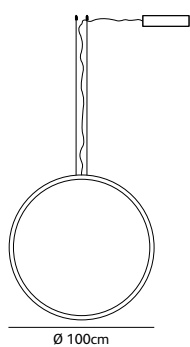

## colors & materials

\* **AN**  
anodic brown  
powder coated

\* **CS**  
coated bare steel

\* **WH**  
white  
powder coated

FR.100.WA.CI.T2.CS

Order code

**FR.100.WA.CI.T1.\***

Dimensions

Ø **100cm**

Standard cable length **200cm**

Light source **neon flex LED**

**47W / 2700K / 1500 lm**

Weight

Net. weight **8kg**

Driver

**Dimmable driver**

Order code	<b>FR.160.SU.UP/DOWN.*</b>
Dimensions	
Wxdxh	<b>160x2,5x7cm</b>
Standard cable length	<b>200cm</b>
Light source	<b>LED 19W up – 26W down / 2700K / 2500 lm</b>
Weight/Packaging	
Net. weight	<b>5,5kg</b>
Gross weight	<b>8kg</b>
Packaging	<b>165x16,5x16,5cm</b>
Driver	<b>Dimmable driver Dimmer not included</b>
Standard driver box	<b>24x8x4cm (white)</b>
Optional driver box in anodic brown or gun metal.	

Order code	<b>FR.200.SU.UP/DOWN.*</b>
Dimensions	
Wxdxh	<b>200x2,5x7cm</b>
Standard cable length	<b>200cm</b>
Light source	<b>LED 24W up – 34W down / 2700K / 3200 lm</b>
Weight/Packaging	
Net. weight	<b>7kg</b>
Gross weight	<b>9,5kg</b>
Packaging	<b>205x16,5x16,5cm</b>
Driver	<b>Dimmable driver Dimmer not included</b>
Standard driver box	<b>24x8x4cm (white)</b>
Optional driver box in anodic brown or gun metal.	