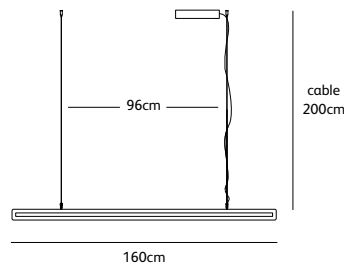

### colors & materials

\* **AN**  
anodic brown  
powder coated

\* **GM**  
gunmetal  
powder coated

\* **WH**  
white  
powder coated

FR.200.SU.UP/DOWN.GM

Order code	<b>FR.120.SU.UP/DOWN.*</b>
Dimensions	
Wxdxh	<b>120x2,5x7cm</b>
Standard cable length	<b>200cm</b>
Light source	<b>LED 13W up – 19W down / 2700K / 1750 lm</b>
Weight/Packaging	
Net. weight	<b>4kg</b>
Gross weight	<b>6kg</b>
Packaging	<b>125x16,5x16,5cm</b>
Driver	<b>Dimmable driver Dimmer not included</b>
Standard driver box	<b>24x8x4cm (white)</b>
Optional driver box in anodic brown or gun metal.	

Order code	<b>FR.160.SU.UP/DOWN.*</b>
Dimensions	
Wxdxh	<b>160x2,5x7cm</b>
Standard cable length	<b>200cm</b>
Light source	<b>LED 19W up – 26W down / 2700K / 2500 lm</b>
Weight/Packaging	
Net. weight	<b>5,5kg</b>
Gross weight	<b>8kg</b>
Packaging	<b>165x16,5x16,5cm</b>
Driver	<b>Dimmable driver Dimmer not included</b>
Standard driver box	<b>24x8x4cm (white)</b>
Optional driver box in anodic brown or gun metal.	

Order code	<b>FR.200.SU.UP/DOWN.*</b>
Dimensions	
Wxdxh	<b>200x2,5x7cm</b>
Standard cable length	<b>200cm</b>
Light source	<b>LED 24W up – 34W down / 2700K / 3200 lm</b>
Weight/Packaging	
Net. weight	<b>7kg</b>
Gross weight	<b>9,5kg</b>
Packaging	<b>205x16,5x16,5cm</b>
Driver	<b>Dimmable driver Dimmer not included</b>
Standard driver box	<b>24x8x4cm (white)</b>
Optional driver box in anodic brown or gun metal.	

Wxdxh **10x2,5x225cm**

Standard cable length **300cm**

Light source

**LED strip 40W LED / 2700K / 3840 lm**

Weight/Packaging

Net. weight **10kg**

Gross weight **12kg**

Packaging **230x16,5x16,5cm**