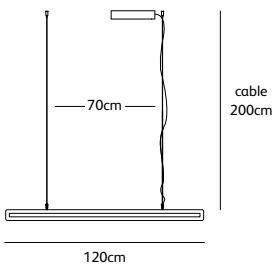

### colors & materials

\* **AN**  
anodic brown  
powder coated

\* **GM**  
gunmetal  
powder coated

\* **WH**  
white  
powder coated

FR.200.SU.UP/DOWN.GM

Order code	<b>FR.120.SU.UP/DOWN.*</b>
Dimensions	
Wxdxh	<b>120x2,5x7cm</b>
Standard cable length	<b>200cm</b>
Light source	<b>LED 13W up – 19W down / 2700K / 1750 lm</b>
Weight/Packaging	
Net. weight	<b>4kg</b>
Gross weight	<b>6kg</b>
Packaging	<b>125x16,5x16,5cm</b>
Driver	<b>Dimmable driver Dimmer not included</b>
Standard driver box	<b>24x8x4cm (white)</b>
Optional driver box in anodic brown or gun metal.	

Order code	<b>FR.160.SU.UP/DOWN.*</b>
Dimensions	
Wxdxh	<b>160x2,5x7cm</b>
Standard cable length	<b>200cm</b>
Light source	<b>LED 19W up – 26W down / 2700K / 2500 lm</b>
Weight/Packaging	
Net. weight	<b>5,5kg</b>
Gross weight	<b>8kg</b>
Packaging	<b>165x16,5x16,5cm</b>
Driver	<b>Dimmable driver Dimmer not included</b>
Standard driver box	<b>24x8x4cm (white)</b>
Optional driver box in anodic brown or gun metal.	

Order code	<b>FR.200.SU.UP/DOWN.*</b>
Dimensions	
Wxdxh	<b>200x2,5x7cm</b>
Standard cable length	<b>200cm</b>
Light source	<b>LED 24W up – 34W down / 2700K / 3200 lm</b>
Weight/Packaging	
Net. weight	<b>7kg</b>
Gross weight	<b>9,5kg</b>
Packaging	<b>205x16,5x16,5cm</b>
Driver	<b>Dimmable driver Dimmer not included</b>
Standard driver box	<b>24x8x4cm (white)</b>
Optional driver box in anodic brown or gun metal.	