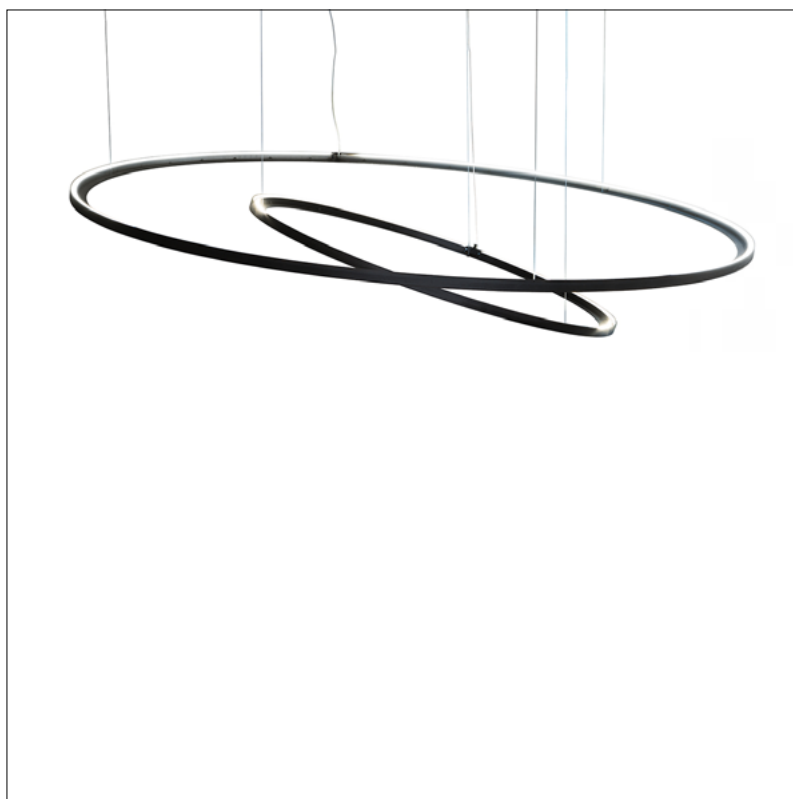

framed

suspension lamp circle   wall circle   suspension up-down   leaning floor lamp

Photography: Jaro van Meerten

## framed

The Framed collection, designed by Jacco Maris, is a collection of basic geometric shapes made of hot rolled steel profiles. The lighting system is integrated in the steel frame. The light lines displayed by this design emphasize the interior architecture in a unique way. They create a light spectacle against wall, ceiling, floor or table. The robust steel frame gives this collection a high functionality and multiple possibilities in terms of shape and scale.

# framed

suspension lamp circle (suitable as up light or down light)

# framed wall circle