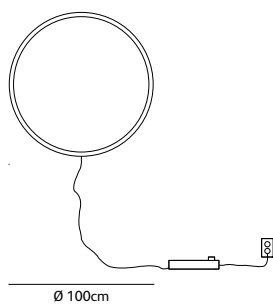

Order code

FR.100.WA.CI.T2.*

Dimensions

Ø **100cm**

Standard cable length **200cm**

Light source **neon flex LED**

47W / 2700K / 1500 lm

Weight

Net. weight **8kg**

Driver

Dimmable driver

Floor dimmer switch included

T1 = using two suspension cables that
are directly attached to the ceiling

T2 = using a bracket on the wall