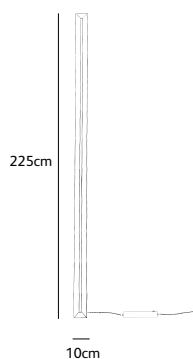

Order code	<b>FR.160.SU.UP/DOWN.*</b>
Dimensions	
Wxdxh	<b>160x2,5x7cm</b>
Standard cable length	<b>200cm</b>
Light source	<b>LED 19W up – 26W down / 2700K / 2500 lm</b>
Weight/Packaging	
Net. weight	<b>5,5kg</b>
Gross weight	<b>8kg</b>
Packaging	<b>165x16,5x16,5cm</b>
Driver	<b>Dimmable driver Dimmer not included</b>
Standard driver box	<b>24x8x4cm (white)</b>
Optional driver box in anodic brown or gun metal.	

Order code	<b>FR.200.SU.UP/DOWN.*</b>
Dimensions	
Wxdxh	<b>200x2,5x7cm</b>
Standard cable length	<b>200cm</b>
Light source	<b>LED 24W up – 34W down / 2700K / 3200 lm</b>
Weight/Packaging	
Net. weight	<b>7kg</b>
Gross weight	<b>9,5kg</b>
Packaging	<b>205x16,5x16,5cm</b>
Driver	<b>Dimmable driver Dimmer not included</b>
Standard driver box	<b>24x8x4cm (white)</b>
Optional driver box in anodic brown or gun metal.	

### colors & materials

**\* AN**  
anodic brown  
powder coated

**\* CS**  
coated bare steel

**\* WH**  
white  
powder coated

FR.225.FL.CS

Order code

**FR.225.FL.\***

Dimensions

Wxdxh **10x2,5x225cm**

Standard cable length **300cm**

Light source

**LED strip 40W LED / 2700K / 3840 lm**

Weight/Packaging

Net. weight **10kg**

Gross weight **12kg**

Packaging **230x16,5x16,5cm**