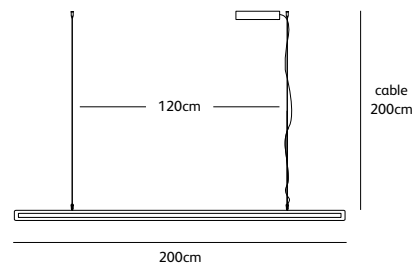

### colors & materials

\* **AN**  
anodic brown  
powder coated

\* **GM**  
gunmetal  
powder coated

\* **WH**  
white  
powder coated

FR.200.SU.UP/DOWN.GM

Order code	<b>FR.120.SU.UP/DOWN.*</b>
Dimensions	
Wxdxh	<b>120x2,5x7cm</b>
Standard cable length	<b>200cm</b>
Light source	<b>LED 13W up – 19W down / 2700K / 1750 lm</b>
Weight/Packaging	
Net. weight	<b>4kg</b>
Gross weight	<b>6kg</b>
Packaging	<b>125x16,5x16,5cm</b>
Driver	<b>Dimmable driver Dimmer not included</b>
Standard driver box	<b>24x8x4cm (white)</b>
Optional driver box in anodic brown or gun metal.	

Order code	<b>FR.160.SU.UP/DOWN.*</b>
Dimensions	
Wxdxh	<b>160x2,5x7cm</b>
Standard cable length	<b>200cm</b>
Light source	<b>LED 19W up – 26W down / 2700K / 2500 lm</b>
Weight/Packaging	
Net. weight	<b>5,5kg</b>
Gross weight	<b>8kg</b>
Packaging	<b>165x16,5x16,5cm</b>
Driver	<b>Dimmable driver Dimmer not included</b>
Standard driver box	<b>24x8x4cm (white)</b>
Optional driver box in anodic brown or gun metal.	

Order code	<b>FR.200.SU.UP/DOWN.*</b>
Dimensions	
Wxdxh	<b>200x2,5x7cm</b>
Standard cable length	<b>200cm</b>
Light source	<b>LED 24W up – 34W down / 2700K / 3200 lm</b>
Weight/Packaging	
Net. weight	<b>7kg</b>
Gross weight	<b>9,5kg</b>
Packaging	<b>205x16,5x16,5cm</b>
Driver	<b>Dimmable driver Dimmer not included</b>
Standard driver box	<b>24x8x4cm (white)</b>
Optional driver box in anodic brown or gun metal.	