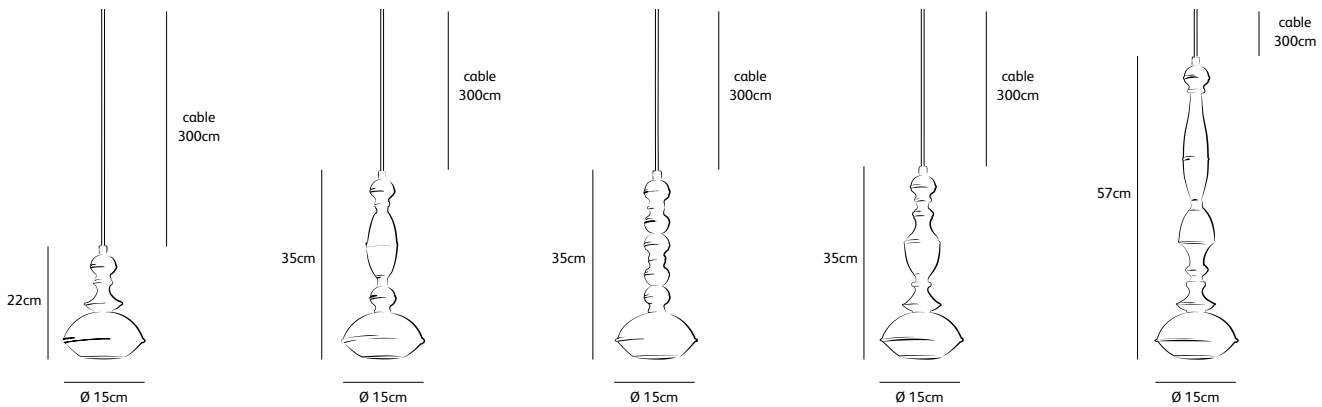

### materials

**\*CH**  
chrome

**\*RC** red  
copper

**\*YC** yellow  
copper

Order code	<b>BB.T1.*/*</b>
Dimensions	
Øxh	<b>15x22cm</b>
Standard cable length	<b>300cm</b>
Light source	<b>Not included</b>
Lampholder	<b>GU10</b>
	<b>suitable for retrofit</b>
	<b>LED 240V</b>
Weight	
Net. weight	<b>&lt; 1kg</b>

Order code	<b>BB.T2.*/*</b>
Dimensions	
Øxh	<b>15x35cm</b>
Standard cable length	<b>300cm</b>
Light source	<b>Not included</b>
Lampholder	<b>GU10</b>
	<b>suitable for retrofit</b>
	<b>LED 240V</b>
Weight	
Net. weight	<b>&lt; 1kg</b>

Order code	<b>BB.T3.*/*</b>
Dimensions	
Øxh	<b>15x35cm</b>
Standard cable length	<b>300cm</b>
Light source	<b>Not included</b>
Lampholder	<b>GU10</b>
	<b>suitable for retrofit</b>
	<b>LED 240V</b>
Weight	
Net. weight	<b>&lt; 1kg</b>

Order code	<b>BB.T5.*/*</b>
Dimensions	
Øxh	<b>15x57cm</b>
Standard cable length	<b>300cm</b>
Light source	<b>Not included</b>
Lampholder	<b>GU10</b>
	<b>suitable for retrofit</b>
	<b>LED 240V</b>
Weight	
Net. weight	<b>&lt; 1kg</b>