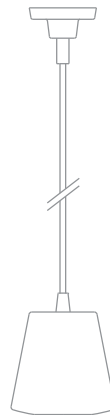

# Bramah *by Michael Young*

Product Category    Pendant  
 Size                    Small  
 Material                Aluminium

SXXXD15 - Pale Gold  
 SXXXD65 - Copper  
 SXXXK55 - Grey

UK/EU 7.15cm / 2.8"  
 USA 12.8cm / 5"

UK/EU 5.85cm / 2.3"  
 USA 4.52cm / 1.8"

10.9cm / 4.3"

11cm / 4.3"

**Bramah**  
 UK/EU BMW-13892-XXXXXXX  
 USA BMW-14883-XXXXXXX

<b>SPECIFICATION</b>	<b>Bramah</b> UK/EU BMH-13892-XXXXXXX USA BMH-14883-XXXXXXX
<b>Lightsource</b>	G9, UK/EU, Max 25W                    USA, Max 25W Recommended bulb: Any G9 LED Bulb up to 180 - 500 Lumen output, dimmable Temperature 2200 - 2800 Kelvin
<b>Cable</b>	4m / 157.5" Black braided cable
<b>Ceiling Rose</b>	Same colour as the shade