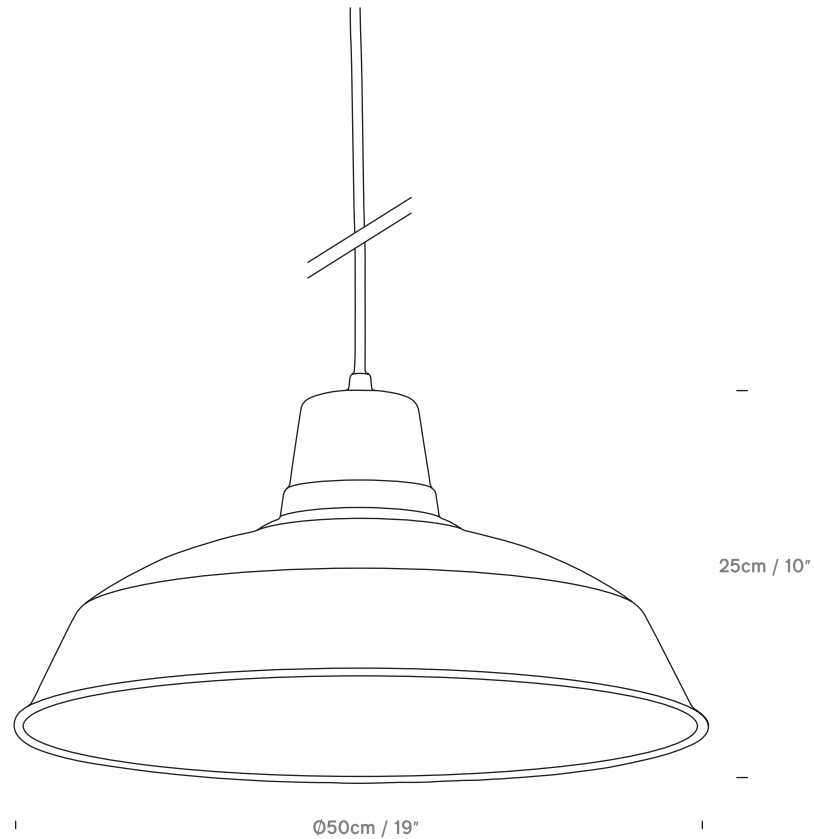

Foundry 40

UK/EU PF069130-XX
USA PF069330-XX

Foundry 50

UK/EU PF069140-XX
USA PF069340-XX

Product Category	Pendant
Material	Steel
Cable	1.2m White PVC cable
Ceiling Rose	White Cylindrical, Colour matches ceiling rose and cable is optional

Lightsource	UK/EU E27 Max 100W, USA E26 Max 100W (not included)
	UK/EU 220v CE certified, USA 120v, integrated 12W AC LED Unit, 900 lumen, 3000K, CRI 90, dimmable via Triac / Lutron chip life 30,000hrs, compatible with Casambi bluetooth control system

Color	
	01 -White
	02 -Black
	08 -Red