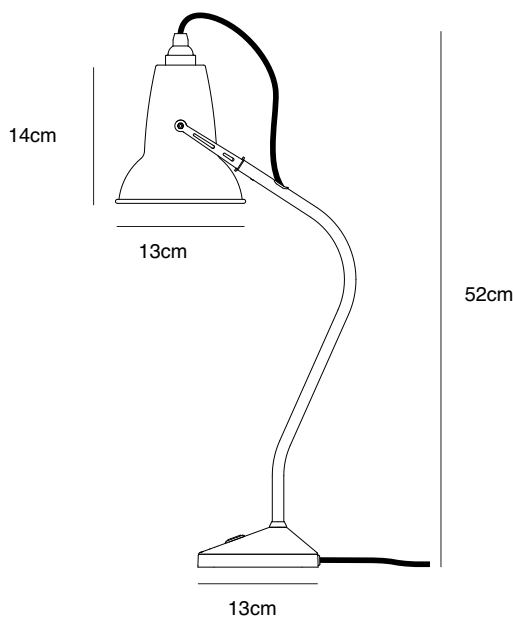

Original 1227™ Mini Table Lamp

ANGLEPOISE®

Original 1227™ Mini Collection | Technical Sheet

Launched In 2015 | Designed by George Carwardine

Max. 28cm

Product

Table Lamp - Jet Black with Black Cable Braid
Table Lamp - Linen White With Grey Cable Braid
Table Lamp - Dove Grey With Grey Cable Braid

Description

There's a lot of Anglepoise® heritage packed into the 51cm of metal and cable that make up the Original Mini 1227™ fixed arm table lamp. The classic shade is instantly recognisable, while our new pyramid-shaped base, with its highly practical integral switch, breaks new ground without losing any of the original Anglepoise® spirit.

Materials

- Gloss paint finish
- Steel shade
- Chrome plated fittings
- Cast Iron base with steel cover
- Steel profiled arm

Dimensions

- Shade diameter: 13cm
- Shade height: 14cm
- Max reach: 28cm (from base to shade)
- Base size: 13 x 13cm
- Cable length: 180cm
- Lamp packaging (L x W x H): 23.5cm x 16.5cm x 46.5cm
- Lamp packaged weight: 2.4kg

Electrical

- Voltage: 220/240V, 50/60Hz
- Class II - Double insulated
- Base mounted push switch
- Plug: 3-pin UK plug to BS 1363
- E14 lamp holder
- Maximum permitted bulb: 15W CFL / 6W LED E14
- Bulb not included