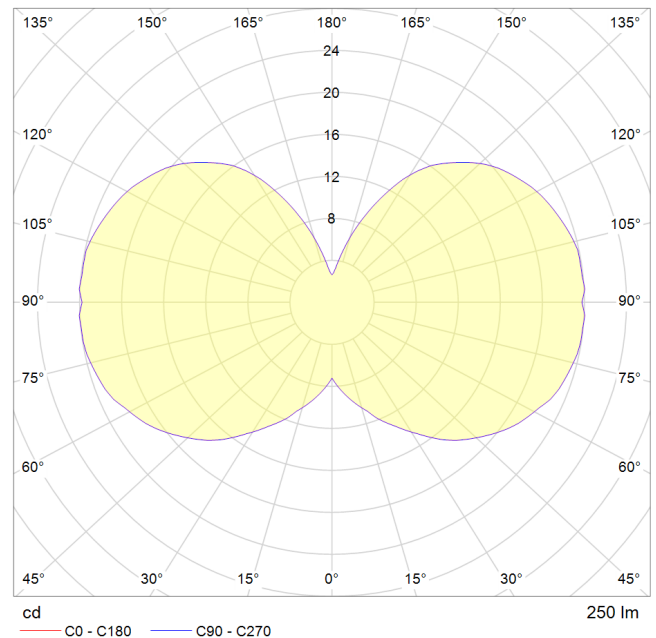

SOLID BRASS FINISH

5 WATT | 250 LUMENS | 2100K (PER BULB)

SKU CODE: BSALT-I-SET-TRI-PD-01-EU

BASALT 3 DROP PENDANT (EU)

Inspired by the thousands of extruded basalt columns that make up the Giant's Causeway in Northern Ireland, Basalt unites translucent mouth-blown borosilicate glass and dimmable LED technology, with a solid brass pendant finish.

LAMP

Shape: Custom

Bulb Materials: Borosilicate Glass and Brass Cap

Bulb Finish: Frosted

Fixture Materials: Sand-casted and polished solid Brass

Beam angle: 360°

Base: E27

Working temperature: -5°C to 40°C

Warm up time: Instant

Warranty: 3 years

Input Voltage: 220-240V

DIMENSIONS:

BULB:

55 x 219 mm (Width x Length)

FIXTURE:

52 x 75 mm (Width x Length)

SMALL CANOPY:

250 x 20 mm (Width x Length)

CABLE:

400cm (Length)

PERFORMANCE (PER BULB)

CRI (colour rendering index)	95
Lamp lumen output	250lm
Flicker	<5%
Lumens per circuit watt (LM/W)	50lm/W
Lifetime (TM-21) (hours)	15,000hrs
Colour Temperature	2100K
Power factor	0.9

POLAR DIAGRAM

DIMMING

Dimmable: Yes

Dimming type: Trailing edge

Recommended EU Dimmer: Varilight - V-pro

EAN CODE: 5060400156467

IES/LDT FILE: Available upon request.

CANOPY:
IP20

BULBS:
IP54

www.tala.co.uk | hello@tala.co.uk

Specification subject to change without notice. Refer to our website for the most recent product documentation.