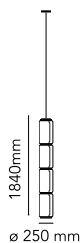

Noctambule Suspension 4 Low Cylinder

by Konstantin Grcic , 2019

Hanging lamps consisting of interconnecting glass modules reaching a length of 3,2 mt. (126.77") with 4 mt. (157.48") suspended power cable. Cylindrical and semi-spherical transparent blown glass structure, suspended die cast aluminium ring connector, hydroformed steel internal lateral arm and injection moulded optical opal silicone outer ring diffusers. The power supply unit within the ceiling rose can be used as a dimmer to adjust the light intensity by 10% to 100% in either direction by means of the 0-10/1-10V, PUSH, DALI control.

Mounting	Pendant
Environment	Indoor
Weight	18,7 Kg
Light sources available	5 x Strip Led x 9W 2700K 1452lm CRI90
Emergency	Without
Switching	Yes
Dimmer	Included
Voltage	100-240V
Power	45W
Battery	No
Supply included	Yes
Cord Length	4000 mm
Materials	Blown crystal, Die-cast aluminum
Colors	● F0277000 - Black
Certificate	CE IP20