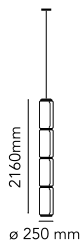

Noctambule Suspension 4 High Cylinder

by Konstantin Grcic , 2019

Hanging lamps consisting of interconnecting glass modules reaching a length of 3,2 mt. (126.77") with 4 mt. (157.48") suspended power cable. Cylindrical and semi-spherical transparent blown glass structure, suspended die cast aluminium ring connector, hydroformed steel internal lateral arm and injection moulded optical opal silicone outer ring diffusers. The power supply unit within the ceiling rose can be used as a dimmer to adjust the light intensity by 10% to 100% in either direction by means of the 0-10/1-10V, PUSH, DALI control.

Mounting	Pendant
Environment	Indoor
Weight	20,7 Kg
Light sources available	5 x Strip Led x 9W 2700K 1500lm CRI90
Emergency	Without
Switching	Yes
Dimmer	Included
Voltage	100-240V
Power	45W
Battery	No
Supply included	Yes
Cord Length	4000 mm
Materials	Blown crystal, Die-cast aluminum
Colors	● F0280000 - Black
Certificate	CE IP20