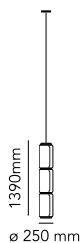

## Noctambule Suspension 3 Low Cylinder

by Konstantin Grcic , 2019

Hanging lamps consisting of interconnecting glass modules reaching a length of 3,2 mt. (126.77") with 4 mt. (157.48") suspended power cable. Cylindrical and semi-spherical transparent blown glass structure, suspended die cast aluminium ring connector, hydroformed steel internal lateral arm and injection moulded optical opal silicone outer ring diffusers. The power supply unit within the ceiling rose can be used as a dimmer to adjust the light intensity by 10% to 100% in either direction by means of the 0-10/1-10V, PUSH, DALI control.

<b>Mounting</b>	Pendant
<b>Environment</b>	Indoor
<b>Weight</b>	14,7 Kg
<b>Light sources available</b>	4 x Strip Led x 9W 2700K 1166lm CRI90
<b>Emergency</b>	Without
<b>Switching</b>	Yes
<b>Dimmer</b>	Included
<b>Voltage</b>	100-240V
<b>Power</b>	36W
<b>Battery</b>	No
<b>Supply included</b>	Yes
<b>Cord Length</b>	4000 mm
<b>Materials</b>	Blown crystal, Die-cast aluminum
<b>Colors</b>	● F0276000 - Black
<b>Certificate</b>	