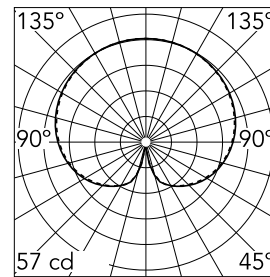

Main specifications

Lamp category	LED retrofit
Mountings	Floor
Environment	Outdoor

Optical

Lighting type	Direct
Light distribution	Symmetric
Optical type	Diffused light

Beam Angle: 0°

h(m)	E(lx)	D(m)
1	57	
2	14	
3	6	
4	4	
5	0	