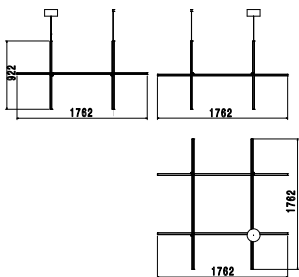

Coordinates S4 CLIII

by Michael Anastassiades , 2020

Coordinates' is a lighting system consisting of horizontal and vertical strip lights that form illuminated grid-like structures of various complexities. The system can be easily adapted for different environments of varying scale.

In addition to the customized solutions there are a collection of standard chandeliers of pared-down configurations that can be used in any setting.

Mounting	Pendant
Environment	Indoor
Weight	5,1 Kg
Light sources available	1 x Strip Led 161W [i] 2700K 8830lm CRI95
Emergency	Without
Voltage	48V
Power	147W
Battery	No
Supply included	No

Materials Aluminum, Platinic silicone extruded opal

Colors ● F1848044 - Anodized Champagne

Certificate    

Coordinates S4 CLIII

by Michael Anastassiades , 2020

RF29209
HLG – 185H – 48A

RF26994
Dimmer Led