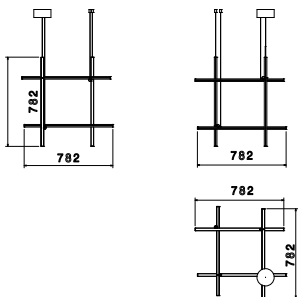

Coordinates S3 CLIII

by Michael Anastassiades , 2020

Coordinates' is a lighting system consisting of horizontal and vertical strip lights that form illuminated grid-like structures of various complexities. The system can be easily adapted for different environments of varying scale.

In addition to the customized solutions there are a collection of standard chandeliers of pared-down configurations that can be used in any setting.

Mounting	Pendant
Environment	Indoor
Weight	2,2 Kg
Light sources available	1 x Strip Led 71W [i] 2700K 3850lm CRI95
Emergency	Without
Voltage	48V
Power	64W
Battery	No
Supply included	No