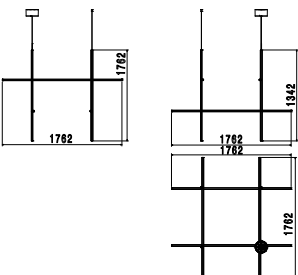

Mounting	Pendant
Environment	Indoor
Weight	8,7 Kg
Light sources available	1 x Strip Led 180W [i] 2700K 10230lm CRI90
Emergency	Without
Voltage	48V
Power	180W
Battery	No
Supply included	No

Materials Aluminum, Platinic silicone extruded opal

Colors ● F1880044 - Anodized Champagne

Certificate