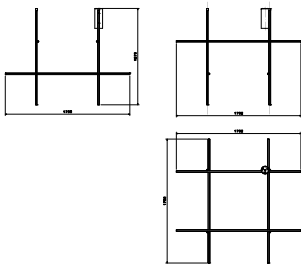

Coordinates Module C CLIII

by Michael Anastassiades , 2020

Coordinates' is a lighting system consisting of horizontal and vertical strip lights that form illuminated grid-like structures of various complexities. The system can be easily adapted for different environments of varying scale.

In addition to the customized solutions there are a collection of standard chandeliers of pared-down configurations that can be used in any setting.

Mounting	Ceiling/wall
Environment	Indoor
Weight	5,9 Kg
Light sources available	1 x Strip Led 180W [i] 2700K 10230lm CRI90
Emergency	Without
Voltage	48V
Power	180W
Battery	No
Supply included	No
Materials	Extruded aluminum, Platinic silicone extruded opal
Colors	 F1886044 - Anodized Champagne
Certificate	   