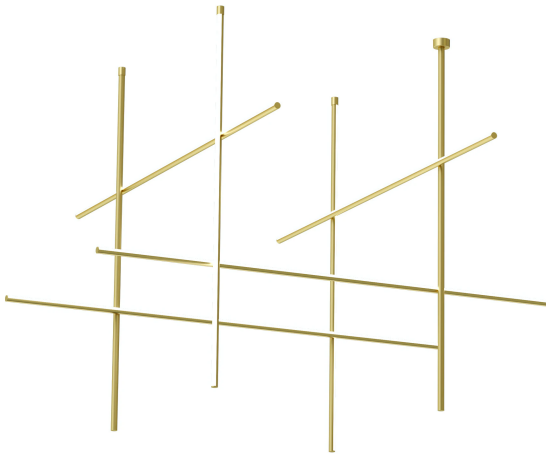

Coordinates Module C CLIII

by Michael Anastassiades , 2020

Coordinates' is a lighting system consisting of horizontal and vertical strip lights that form illuminated grid-like structures of various complexities. The system can be easily adapted for different environments of varying scale.

In addition to the customized solutions there are a collection of standard chandeliers of pared-down configurations that can be used in any setting.

Mounting	Ceiling/wall
Environment	Indoor
Weight	5,9 Kg
Light sources available	1 x Strip Led 180W [i] 2700K 10230lm CRI90
Emergency	Without
Voltage	48V
Power	180W
Battery	No
Supply included	No
Materials	Extruded aluminum, Platinic silicone extruded opal
Colors	 F1886044 - Anodized Champagne
Certificate	   

Coordinates Module C CLIII

by Michael Anastassiades , 2020

RF27617
HLG – 240H – 48°

RF26994
Dimmer Led