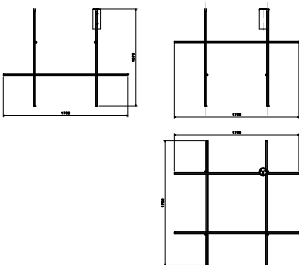

Coordinates Module C

by Michael Anastassiades , 2020

Coordinates' is a lighting system consisting of horizontal and vertical strip lights that form illuminated grid-like structures of various complexities. The system can be easily adapted for different environments of varying scale.

In addition to the customized solutions there are a collection of standard chandeliers of pared-down configurations that can be used in any setting.

Mounting	Ceiling/wall
Environment	Indoor
Weight	5,9 Kg
Light sources available	1 x Strip Led 180W [i] 2700K 10230lm CRI90
Emergency	Without
Voltage	48V
Power	180W
Battery	No
Supply included	No
Materials	Extruded aluminum, Platinic silicone extruded opal
Colors	 F1883044 - Anodized Champagne
Certificate	   