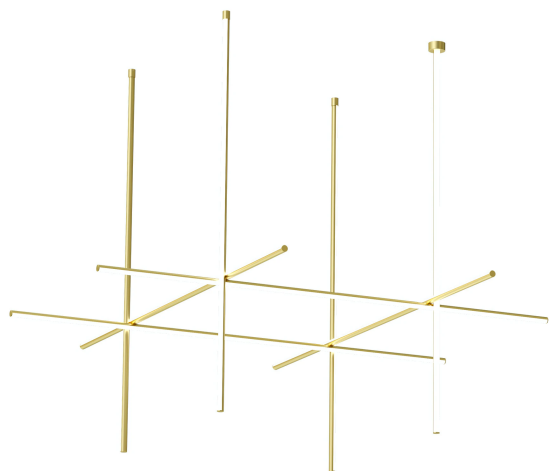

Coordinates C4 CLIII

by Michael Anastassiades , 2020

Coordinates' is a lighting system consisting of horizontal and vertical strip lights that form illuminated grid-like structures of various complexities. The system can be easily adapted for different environments of varying scale.

In addition to the customized solutions there are a collection of standard chandeliers of pared-down configurations that can be used in any setting.

Mounting	Ceiling/wall
Environment	Indoor
Weight	5,1 Kg
Light sources available	1 x Strip Led 157W [i] 2700K 8830lm CRI95
Emergency	Without
Voltage	48V
Power	147W
Battery	No
Supply included	No
Materials	Extruded aluminum, Platinic silicone extruded opal
Colors	 F1840044 - Anodized Champagne
Certificate	   