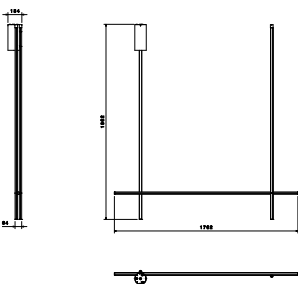

Coordinates C2 Long

by Michael Anastassiades , 2020

Coordinates' is a lighting system consisting of horizontal and vertical strip lights that form illuminated grid-like structures of various complexities. The system can be easily adapted for different environments of varying scale.

In addition to the customized solutions there are a collection of standard chandeliers of pared-down configurations that can be used in any setting.

Mounting	Ceiling/wall
Environment	Indoor
Weight	5,1 Kg
Light sources available	1 x Strip Led 83W [i] 2700K 4470lm CRI95
Emergency	Without
Voltage	48V
Power	83W
Battery	No
Supply included	No
Materials	Extruded aluminum, Platinic silicone extruded opal
Colors	 F1866044 - Anodized Champagne
Certificate	