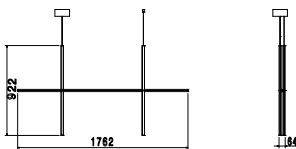

Mounting	Pendant
Environment	Indoor
Weight	1,7 Kg
Light sources available	1 x Strip Led 55W [i] 2700K 2960lm CRI95
Emergency	Without
Voltage	48V
Power	50W
Battery	No
Supply included	No

Materials Extruded aluminum, Platinic silicone extruded opal

Colors ● F1844044 - Anodized Champagne

Certificate