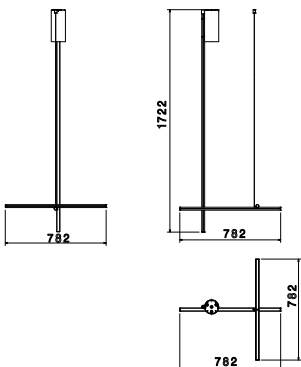

Mounting	Ceiling/wall
Environment	Indoor
Weight	1,5 Kg
Light sources available	1 x Strip Led 52W [i] 2700K 2670lm CRI95
Emergency	Without
Voltage	48V
Power	45W
Battery	No
Supply included	No

Materials Extruded aluminum, Platinic silicone extruded opal

Colors ● F1830044 - Anodized Champagne

Certificate