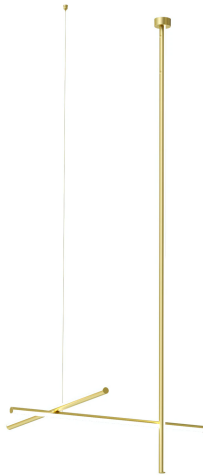

Coordinates C1 Long CL III

by Michael Anastassiades , 2020

Coordinates' is a lighting system consisting of horizontal and vertical strip lights that form illuminated grid-like structures of various complexities. The system can be easily adapted for different environments of varying scale.

In addition to the customized solutions there are a collection of standard chandeliers of pared-down configurations that can be used in any setting.

Mounting	Ceiling/wall
Environment	Indoor
Weight	1,5 Kg
Light sources available	1 x Strip Led 52W [i] 2700K 2670lm CRI95
Emergency	Without
Voltage	48V
Power	45W
Battery	No
Supply included	No

Materials Extruded aluminum, Platinic silicone extruded opal

Colors ● F1830044 - Anodized Champagne

Certificate    

Coordinates C1 Long CL III

by Michael Anastassiades , 2020

RF29208
HLG – 80H – 48A

RF26994
Dimmer Led