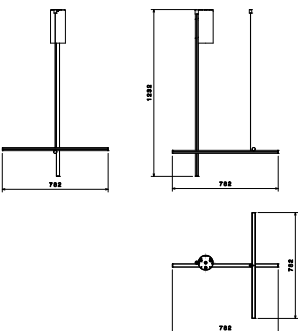

Coordinates C1 CLIII

by Michael Anastassiades , 2020

Coordinates' is a lighting system consisting of horizontal and vertical strip lights that form illuminated grid-like structures of various complexities. The system can be easily adapted for different environments of varying scale.

In addition to the customized solutions there are a collection of standard chandeliers of pared-down configurations that can be used in any setting.

Mounting	Ceiling/wall
Environment	Indoor
Weight	1,3 Kg
Light sources available	1 x Strip Led 45W [i] 2700K 2270lm CRI95
Emergency	Without
Voltage	48V
Power	38W
Battery	No
Supply included	No
Materials	Extruded aluminum, Platinic silicone extruded opal
Colors	 F1832044 - Anodized Champagne
Certificate	   