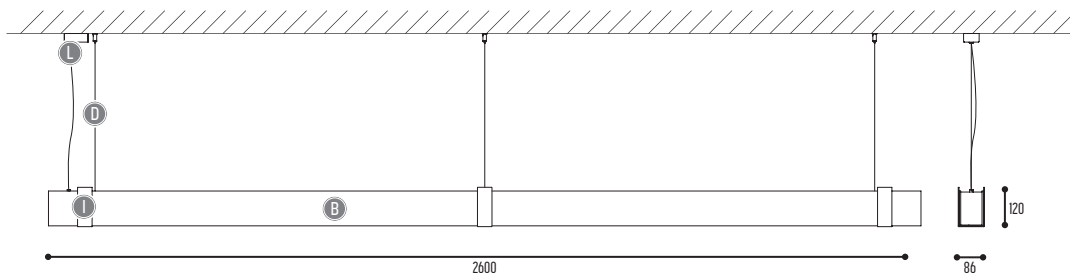

MR.BEAM 4 S

1304-BBB-34H-DD-II(I)-LL

Alu | Metal | Wood