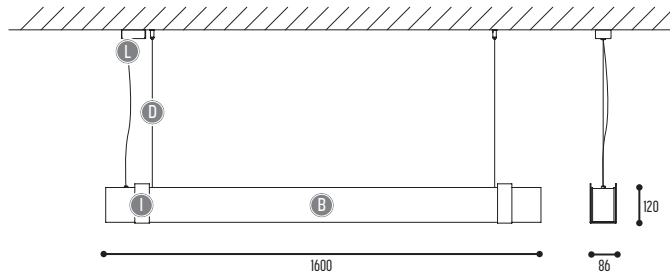

MR.BEAM

design detail concept for dark

reddot design award
winner 2017

MR.BEAM 1 S

1301-BBB-17H-DD-11(I)-LL

Alu | Metal | Wood

BBB		FF		H		DD		11(I)		LL		
MATERIALS		CRI • LUMENOUTPUT		COLOR TEMP.		SUSP. CABLE		COLORS		SUSP. KIT		
117	Oak stained black	LED	17	-80 CRI • 34 W incl. non-dim driver	2	2700 K	01	1,5 m	02	Black	02	Black
					3	3000 K	02	2,5 m	03	White	03	White
118	Oak natural								110	Brass		
131	Oak stained white											
On request												

MR.BEAM 3 S

1303-BBB-DD-II(I)-LL-T

Alu Metal Wood

BBB		DD		II(I)		LL		T		
MATERIALS		SUSP. CABLE		COLORS		SUSP. KIT		CRI • LUMENOUTPUT		
117	 Oak stained black	01	1,5 m	02	 Black	02	 Black	LED	T	>90 CRI • 600 Lm / 350 mA / 6 W Reflector 54° Color temp 2700 K Incl driver / non dim
		02	2,5 m	03	 White	03	 White			
118	 Oak natural			110	 Brass					
131	 Oak stained white									
 On request										