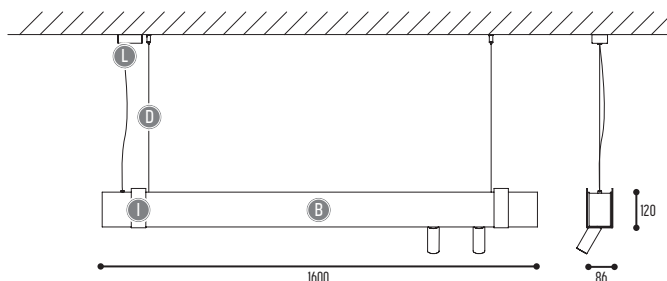

MR.BEAM

design detail concept for dark

reddot design award
winner 2017

MR.BEAM 1 S

1301-BBB-17H-DD-11(I)-LL

Alu | Metal | Wood

BBB		FF		H		DD		11(I)		LL		
MATERIALS		CRI • LUMENOUTPUT		COLOR TEMP.		SUSP. CABLE		COLORS		SUSP. KIT		
117	Oak stained black	LED	17	-80 CRI • 34 W incl. non-dim driver	2	2700 K	01	1,5 m	02	Black	02	Black
					3	3000 K	02	2,5 m	03	White	03	White
118	Oak natural								110	Brass		
131	Oak stained white											
On request												

MR.BEAM 2 S

1302-BBB-13H-DD-II(I)-LL-T

Alu | Metal | Wood

BBB		FF		H		DD		II(I)		LL		T		
MATERIALS		CRI • LUMENOUTPUT		COLOR TEMP.		SUSP. CABLE		COLORS		SUSP. KIT		CRI • LUMENOUTPUT		
117	 Oak stained black	LED	13	>80 CRI • 26 W incl. non-dim driver	2	2700 K	01	1,5 m	02	 Black	02	 Black	LED	T
					3	3000 K			03	 White				
118	 Oak natural								02	2,5 m	110	 Brass		
131	 Oak stained white													
 On request														

MR.BEAM 3 S

1303-BBB-DD-II(I)-LL-T

Alu Metal Wood

BBB		DD		II(I)		LL		T		
MATERIALS		SUSP. CABLE		COLORS		SUSP. KIT		CRI • LUMENOUTPUT		
117	 Oak stained black	01	1,5 m	02	 Black	02	 Black	LED	T	>90 CRI • 600 Lm / 350 mA / 6 W Reflector 54° Color temp 2700 K Incl driver / non dim
		02	2,5 m	03	 White	03	 White			
118	 Oak natural			110	 Brass					
131	 Oak stained white									
 On request										