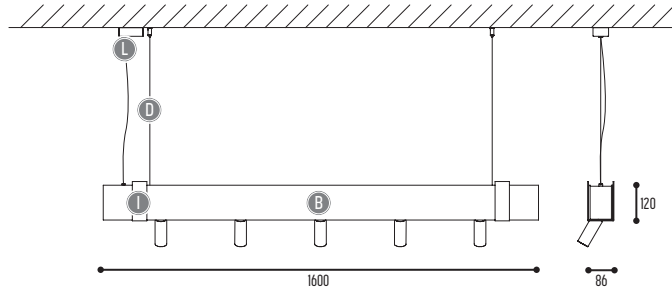

BBB		DD		II(I)		LL		T		
MATERIALS		SUSP. CABLE		COLORS		SUSP. KIT		CRI • LUMENOUTPUT		
117	Oak stained black	01	1,5 m	02	Black	02	Black	LED	T	>90 CRI • 600 Lm / 350 mA / 6 W Reflector 54° Color temp 2700 K Incl driver / non dim
		02	2,5 m	03	White	03	White			
118	Oak natural			110	Brass					
131	Oak stained white									
On request