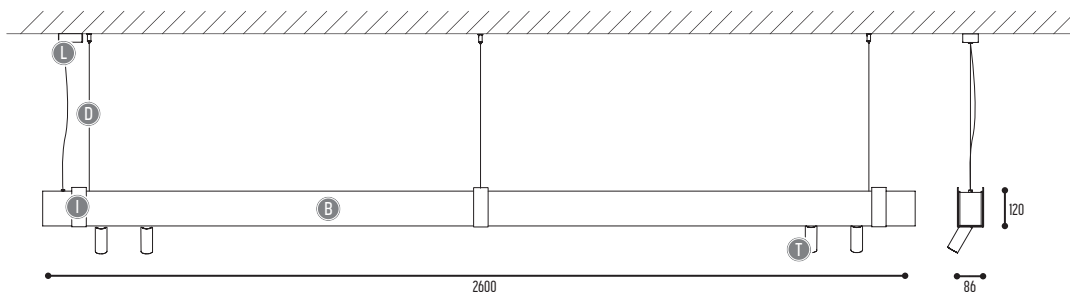

MR.BEAM 4 S

1304-BBB-34H-DD-II(I)-LL

Alu | Metal | Wood

MR.BEAM 5 S

1305-BBB-26H-DD-II(I)-LL-T

Alu | Metal | Wood

BBB	FF	H	DD	II(I)	LL	T								
MATERIALS	CRI • LUMENOUTPUT	COLOR TEMP.	SUSP. CABLE	COLORS	SUSP. KIT	CRI • LUMENOUTPUT								
117	LED	26	>80 CRI • 52 W Incl. non-dim driver	2	2700 K	01	1,5 m	02	Black	02	Black	LED	T	>90 CRI • 600 Lm / 350 mA / 6 W Reflector 54° Incl driver / non dim
				3	3000 K				03					
118	34	>80 CRI • 68 W Incl. non-dim driver		110	Brass									
131														