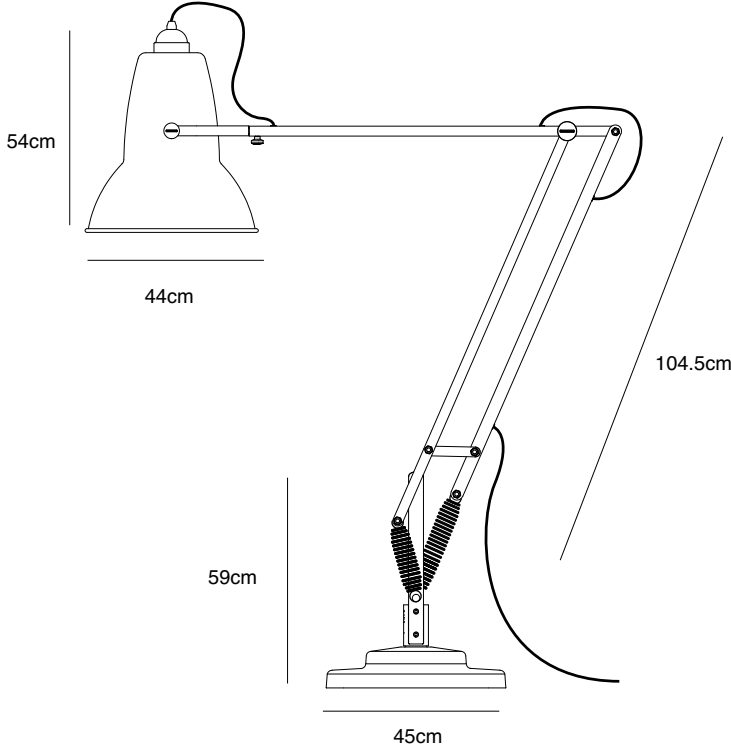

# Original 1227™ Giant Floor Lamp

ANGLEPOISE®

Original 1227™ Giant Collection | Technical Sheet

Launched In 2005 | Designed by George Carwardine

95cm

Product	Closest RAL Reference
---------	-----------------------

## Description

Originally created for the Roald Dahl Museum as a tribute to the author's passion for the lamp he used at his writing desk, this larger-than-life, triple-scale version of the iconic Anglepoise® Original 1227™ is guaranteed to make an impact.

## Dimensions

- Shade diameter: 44cm
- Shade height: 47cm
- Max reach: 270cm (from base to shade)
- Base size: 45 x 45cm
- Cable length: 450cm
- Lamp Packaging (L x W x H): 98cm x 64.5cm x 184cm
- Lamp Packaged Weight: 49.6kg