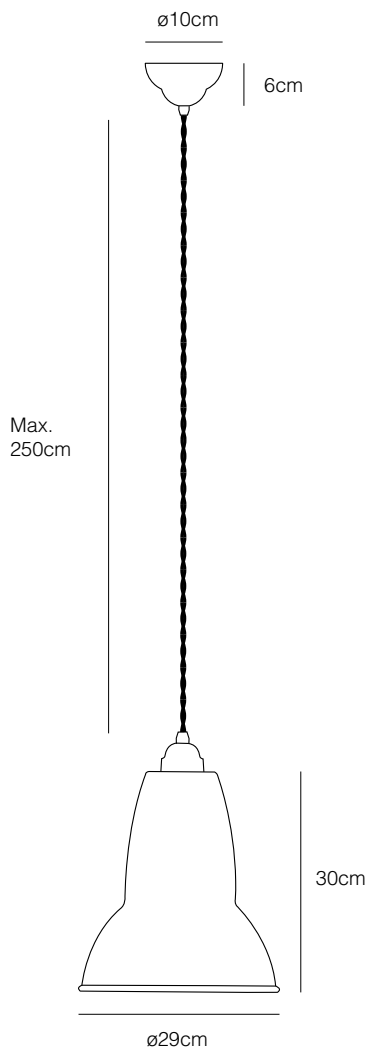

Original 1227™ Brass Maxi Pendant

ANGLEPOISE®

Original 1227™ Brass Collection | Technical Sheet

Launched In 2014 | Designed by George Carwardine

Bulb not included

Product

Maxi Pendant - Elephant Grey
Maxi Pendant - Jet Black

Description

Heritage inspired colours, twisted woven fabric cable and authentic brass details create a new aesthetic for this iconic Anglepoise® design, whilst desk, wall and pendant options introduce greater versatility. The maxi pendant is the bigger of the two sizes. Use alone, or in combination with other lamps in the collection to create a striking visual statement.

Materials

- Gloss paint finish
- Steel shade
- Brass shade cap and fittings
- Twisted woven fabric cable
- Colour-matched steel ceiling rose
- IP20 rating

Dimensions

- Shade diameter: 29cm
- Shade height: 30cm
- Cable length: 250cm
- Ceiling rose diameter: 10cm
- Pendant Packaging (L x W x H): 29cm x 29cm x 38.9cm
- Pendant Packaged Weight: 2.25kg