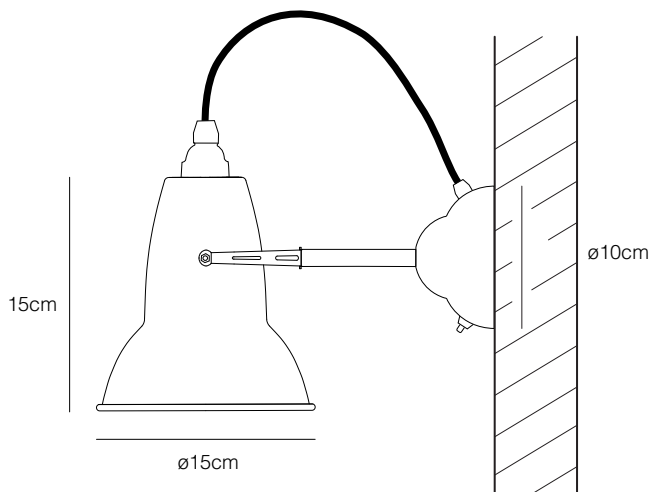

Original 1227™ Wall Light

ANGLEPOISE®

Original 1227™ Collection | Technical Sheet

Launched In 2012 | Designed by George Carwardine

Max. 30cm

Product

Wall Light - Jet Black
Wall Light - Linen White
Wall Light - Dove Grey
Wall Light - Bright Chrome

Description

Chrome fittings and coloured braided cable give a contemporary twist to the retro aesthetic of this compact wall light. The base has a built in switch for ease of use and the flexible shade can be rotated to direct just the right amount of light where needed.

Materials

- Gloss paint or bright chrome plated finish
- Steel shade
- Painted or chrome plated steel arm
- Chrome plated fittings
- Fabric cable
- IP20 rating
- Steel wall plate

Dimensions

- Shade diameter: 15cm
- Shade height: 15cm
- Max reach: 30cm (from wall to shade)
- Wall plate diameter: 10cm
- Light Packaging (L x W x H): 22cm x 15cm x 29cm
- Light Packaged Weight: 0.91kg