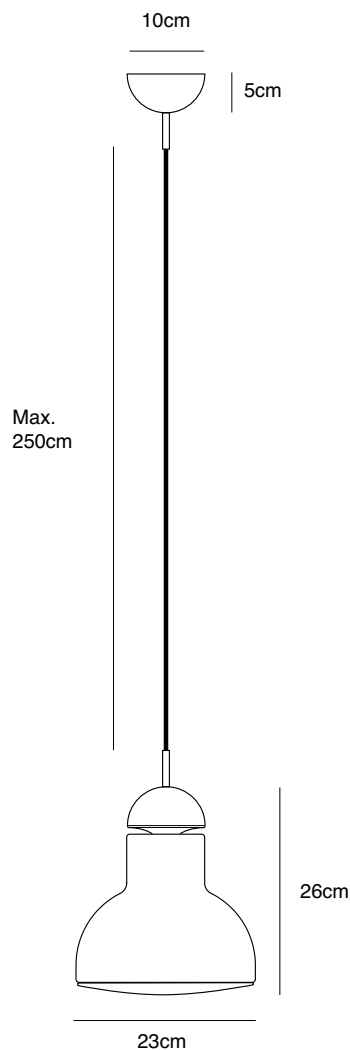

Type 75™ Maxi Pendant

ANGLEPOISE®

Type 75™ Maxi Collection | Technical Sheet

Launched In 2014 | Designed by Sir Kenneth Grange

Product

Pendant - Graphite Grey
Pendant - Jet Black
Pendant - Alpine White

Description

With clean simple lines and distinctive geometric form, the stylish Type 75™ Maxi pendant will blend into a variety of interior spaces. Use singly, in combination with others, or with the Type 75™ Maxi Floor Lamp to create a fully coordinated lighting scheme.

Materials

- Matt paint finish
- Aluminium shade
- Brushed Aluminium details on Black and Graphite options
- Anodised copper effect details on White option
- Injection moulded polypropylene diffuser

Dimensions

- Shade diameter 23cm
- Shade height 26cm
- Ceiling rose diameter 10cm
- Cable length 250cm
- Pendant Packaging (L x W x H): 26cm x 26cm x 26cm
- Pendant Packaged Weight: 1.60kg

Electrical

- Voltage 220/240V, 50/60Hz
- Class II - Double Insulated
- E27 lamp holder
- Maximum permitted bulb: 20W CFL / 10W LED E27
- Supplied with compatible E2715W CFL bulb
 - Luminous Intensity: 830lm
 - Life: 6,000 Hours
 - Non-dimmable
 - Colour Temperature: 2700K
 - CRI (Ra): 80