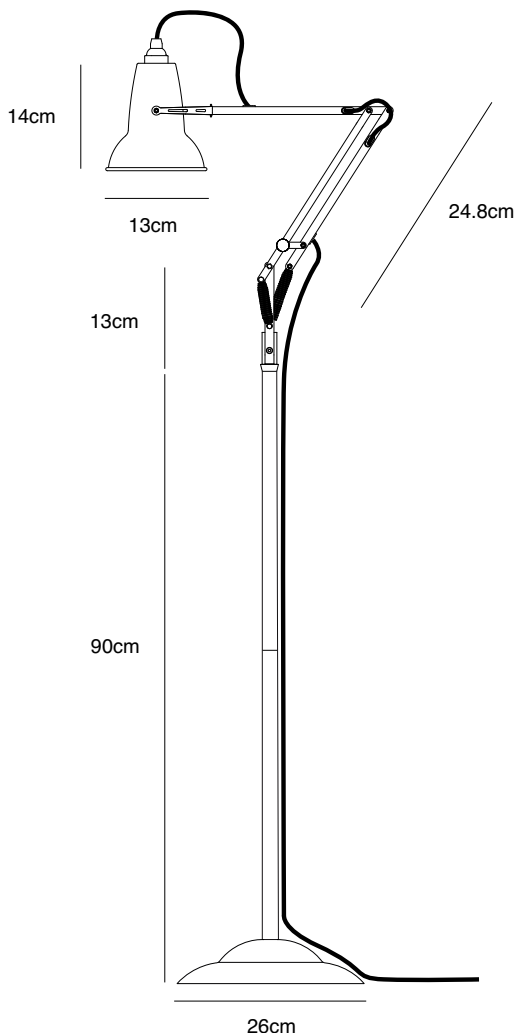

Original 1227™ Mini Floor Lamp

ANGLEPOISE®

Original 1227™ Mini Collection | Technical Sheet

Launched In 2015 | Designed by George Carwardine

23cm

Product

Floor Lamp - Jet Black with Black Cable Braid
Floor Lamp - Linen White With Grey Cable Braid
Floor Lamp - Dove Grey With Grey Cable Braid

Accessory is included and is colour-matched.

Accessories

Floor Pole - Jet Black
Floor Pole - Linen White
Floor Pole - Dove Grey
Floor Pole - Bright Chrome

Description

Anglepoise®'s Floor Pole Kit allows you to turn an Original Range table or desk lamp into a floor lamp quickly and easily. Now available to buy as a separate product, this new colour-matched version would suit any space in which people want to read and where table space is tight.

Materials

- Gloss paint finish
- Gloss painted steel pole
- Aluminium shade
- Aluminium arms
- Cast iron base with steel cover
- Chrome plated fittings
- Anglepoise® constant tension spring technology

Dimensions

- Shade diameter: 13cm
- Shade height: 14cm
- Max reach: 50cm (from base to shade)
- Base diameter: 26cm
- Pole height: 90cm
- Cable length: 180cm
- Lamp packaging (L x W x H): 28cm x 19cm x 46.5cm
- Lamp packaged weight: 3.3kg