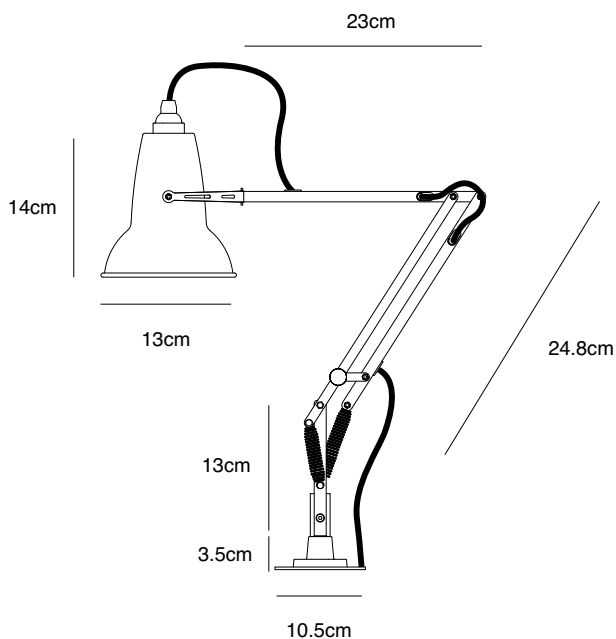

# Original 1227™ Mini Desk Lamp with Desk Insert

ANGLEPOISE®

Original 1227™ Mini Collection | Technical Sheet

Launched In 2015 | Designed by George Carwardine

## Product

Desk Lamp with Insert - Jet Black with Black Cable Braid  
 Desk Lamp with Insert - Linen White With Grey Cable Braid  
 Desk Lamp with Insert - Dove Grey With Grey Cable Braid

Accessory is included and is colour-matched.

## Description

Inspired by original designs from the Anglepoise® archive, our space saving Original Desk Insert has a cast iron body and plated steel fittings so that it can be securely hard-mounted to a desk refinements such as a cable management option and finishes that have been colour-matched to the compatible 1227™ and 1227™ Mini collections make this a chic and functional accessory.

## Dimensions

- Shade diameter: 13cm
- Shade height: 14cm
- Max reach: 50cm (from base to shade)
- Base size: 13 x 13cm
- Cable length: 180cm
- Lamp packaging (L x W x H): 28cm x 19cm x 46.5cm
- Lamp packaged weight: 3.3kg