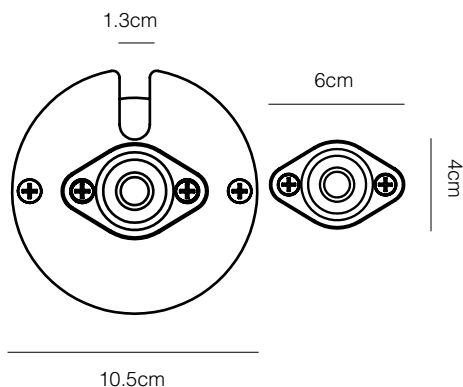

Original 1227™ Mini Desk Lamp with Desk Insert

ANGLEPOISE®

Original 1227™ Mini Collection | Technical Sheet

Launched In 2015 | Designed by George Carwardine

Product

Desk Lamp with Insert - Jet Black with Black Cable Braid
Desk Lamp with Insert - Linen White With Grey Cable Braid
Desk Lamp with Insert - Dove Grey With Grey Cable Braid

Accessory is included and is colour-matched.

Accessories

Desk Insert - Jet Black
Desk Insert - Linen White
Desk Insert - Dove Grey
Desk Insert - Painted Silver

Description

Inspired by original designs from the Anglepoise® archive, our space saving Original Desk Insert has a cast iron body and plated steel fittings so that it can be securely hard-mounted to a desk refinements such as a cable management option and finishes that have been colour-matched to the compatible 1227™ and 1227™ Mini collections make this a chic and functional accessory.

Materials

- Gloss paint finish
- Steel shade
- Chrome plated fittings
- Aluminium arms
- Cast iron desk insert
- Anglepoise® constant tension spring technology

Dimensions

- Shade diameter: 13cm
- Shade height: 14cm
- Max reach: 50cm (from base to shade)
- Base size: 13 x 13cm
- Cable length: 180cm
- Lamp packaging (L x W x H): 28cm x 19cm x 46.5cm
- Lamp packaged weight: 3.3kg

Electrical

- Voltage: 220/240V, 50/60Hz
- Class II - Double insulated
- Note: Bulb weight critical for balance. Approximate bulb weight 25-45g
- Inline cable switch (34cm from product)
- Plug: 3-pin UK plug to BS 1363
- E14 lamp holder
- Maximum permitted bulb: 15W CFL / 6W LED E14
- Supplied with 3W LED E14 bulb:
  - Luminous Intensity: 470lm
  - Life: 15,000 Hours
  - Non-dimmable
  - Colour Temperature: 2700K
  - CRI (Ra): 80