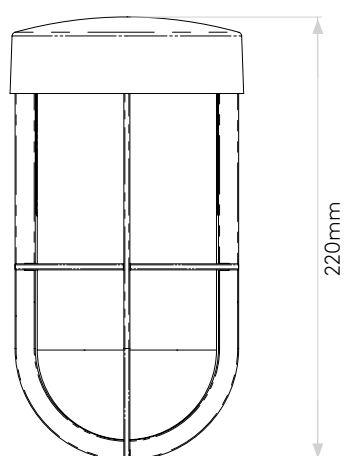

Please note that some dimensions may vary slightly due to manufacturing tolerances, this includes cable entry and fixing holes

Veuillez noter que certaines dimensions peuvent varier légèrement en raison des tolérances de fabrication, y compris l'entrée de câble et les trous de fixation.

Bitte beachten Sie, dass die Maße Fertigungstoleranzen unterliegen und daher in geringem Umfang von der angegebenen Größe abweichen können. Dies gilt auch für Kabeleingänge und Befestigungslöcher.

Si prega notare che possono esserci piccole variazioni in alcune dimensioni dovute alle tolleranze di produzione, queste includono l'ingresso del cavo e i fori di fissaggio.