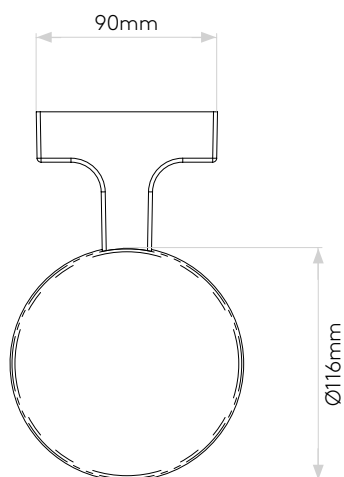

Please note that some dimensions may vary slightly due to manufacturing tolerances, this includes cable entry and fixing holes

Veuillez noter que certaines dimensions peuvent varier légèrement en raison des tolérances de fabrication, y compris l'entrée de câble et les trous de fixation.

Bitte beachten Sie, dass die Maße Fertigungstoleranzen unterliegen und daher in geringem Umfang von der angegebenen Größe abweichen können. Dies gilt auch für Kabeleingänge und Befestigungslöcher.

Si prega notare che possono esserci piccole variazioni in alcune dimensioni dovute alle tolleranze di produzione, queste includono l'ingresso del cavo e i fori di fissaggio.