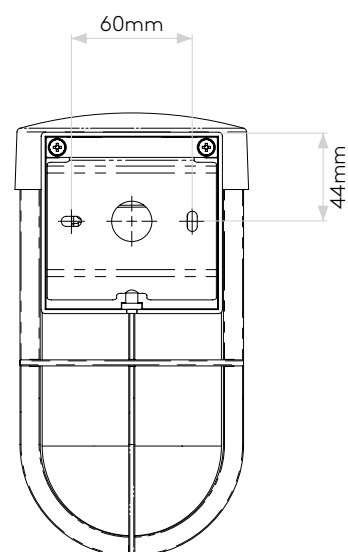

Please note that some dimensions may vary slightly due to manufacturing tolerances, this includes cable entry and fixing holes

Veuillez noter que certaines dimensions peuvent varier légèrement en raison des tolérances de fabrication, y compris l'entrée de câble et les trous de fixation.

Bitte beachten Sie, dass die Maße Fertigungstoleranzen unterliegen und daher in geringem Umfang von der angegebenen Größe abweichen können. Dies gilt auch für Kabeleingänge und Befestigungslöcher.

Si prega notare che possono esserci piccole variazioni in alcune dimensioni dovute alle tolleranze di produzione, queste includono l'ingresso del cavo e i fori di fissaggio.