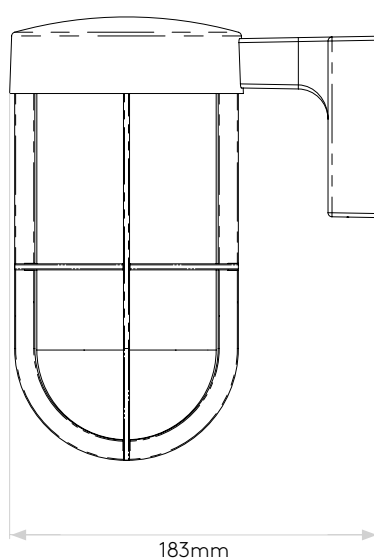

Please note that some dimensions may vary slightly due to manufacturing tolerances, this includes cable entry and fixing holes

Veuillez noter que certaines dimensions peuvent varier légèrement en raison des tolérances de fabrication, y compris l'entrée de câble et les trous de fixation.

Bitte beachten Sie, dass die Maße Fertigungstoleranzen unterliegen und daher in geringem Umfang von der angegebenen Größe abweichen können. Dies gilt auch für Kabeleingänge und Befestigungslöcher.

Si prega notare che possono esserci piccole variazioni in alcune dimensioni dovute alle tolleranze di produzione, queste includono l'ingresso del cavo e i fori di fissaggio.